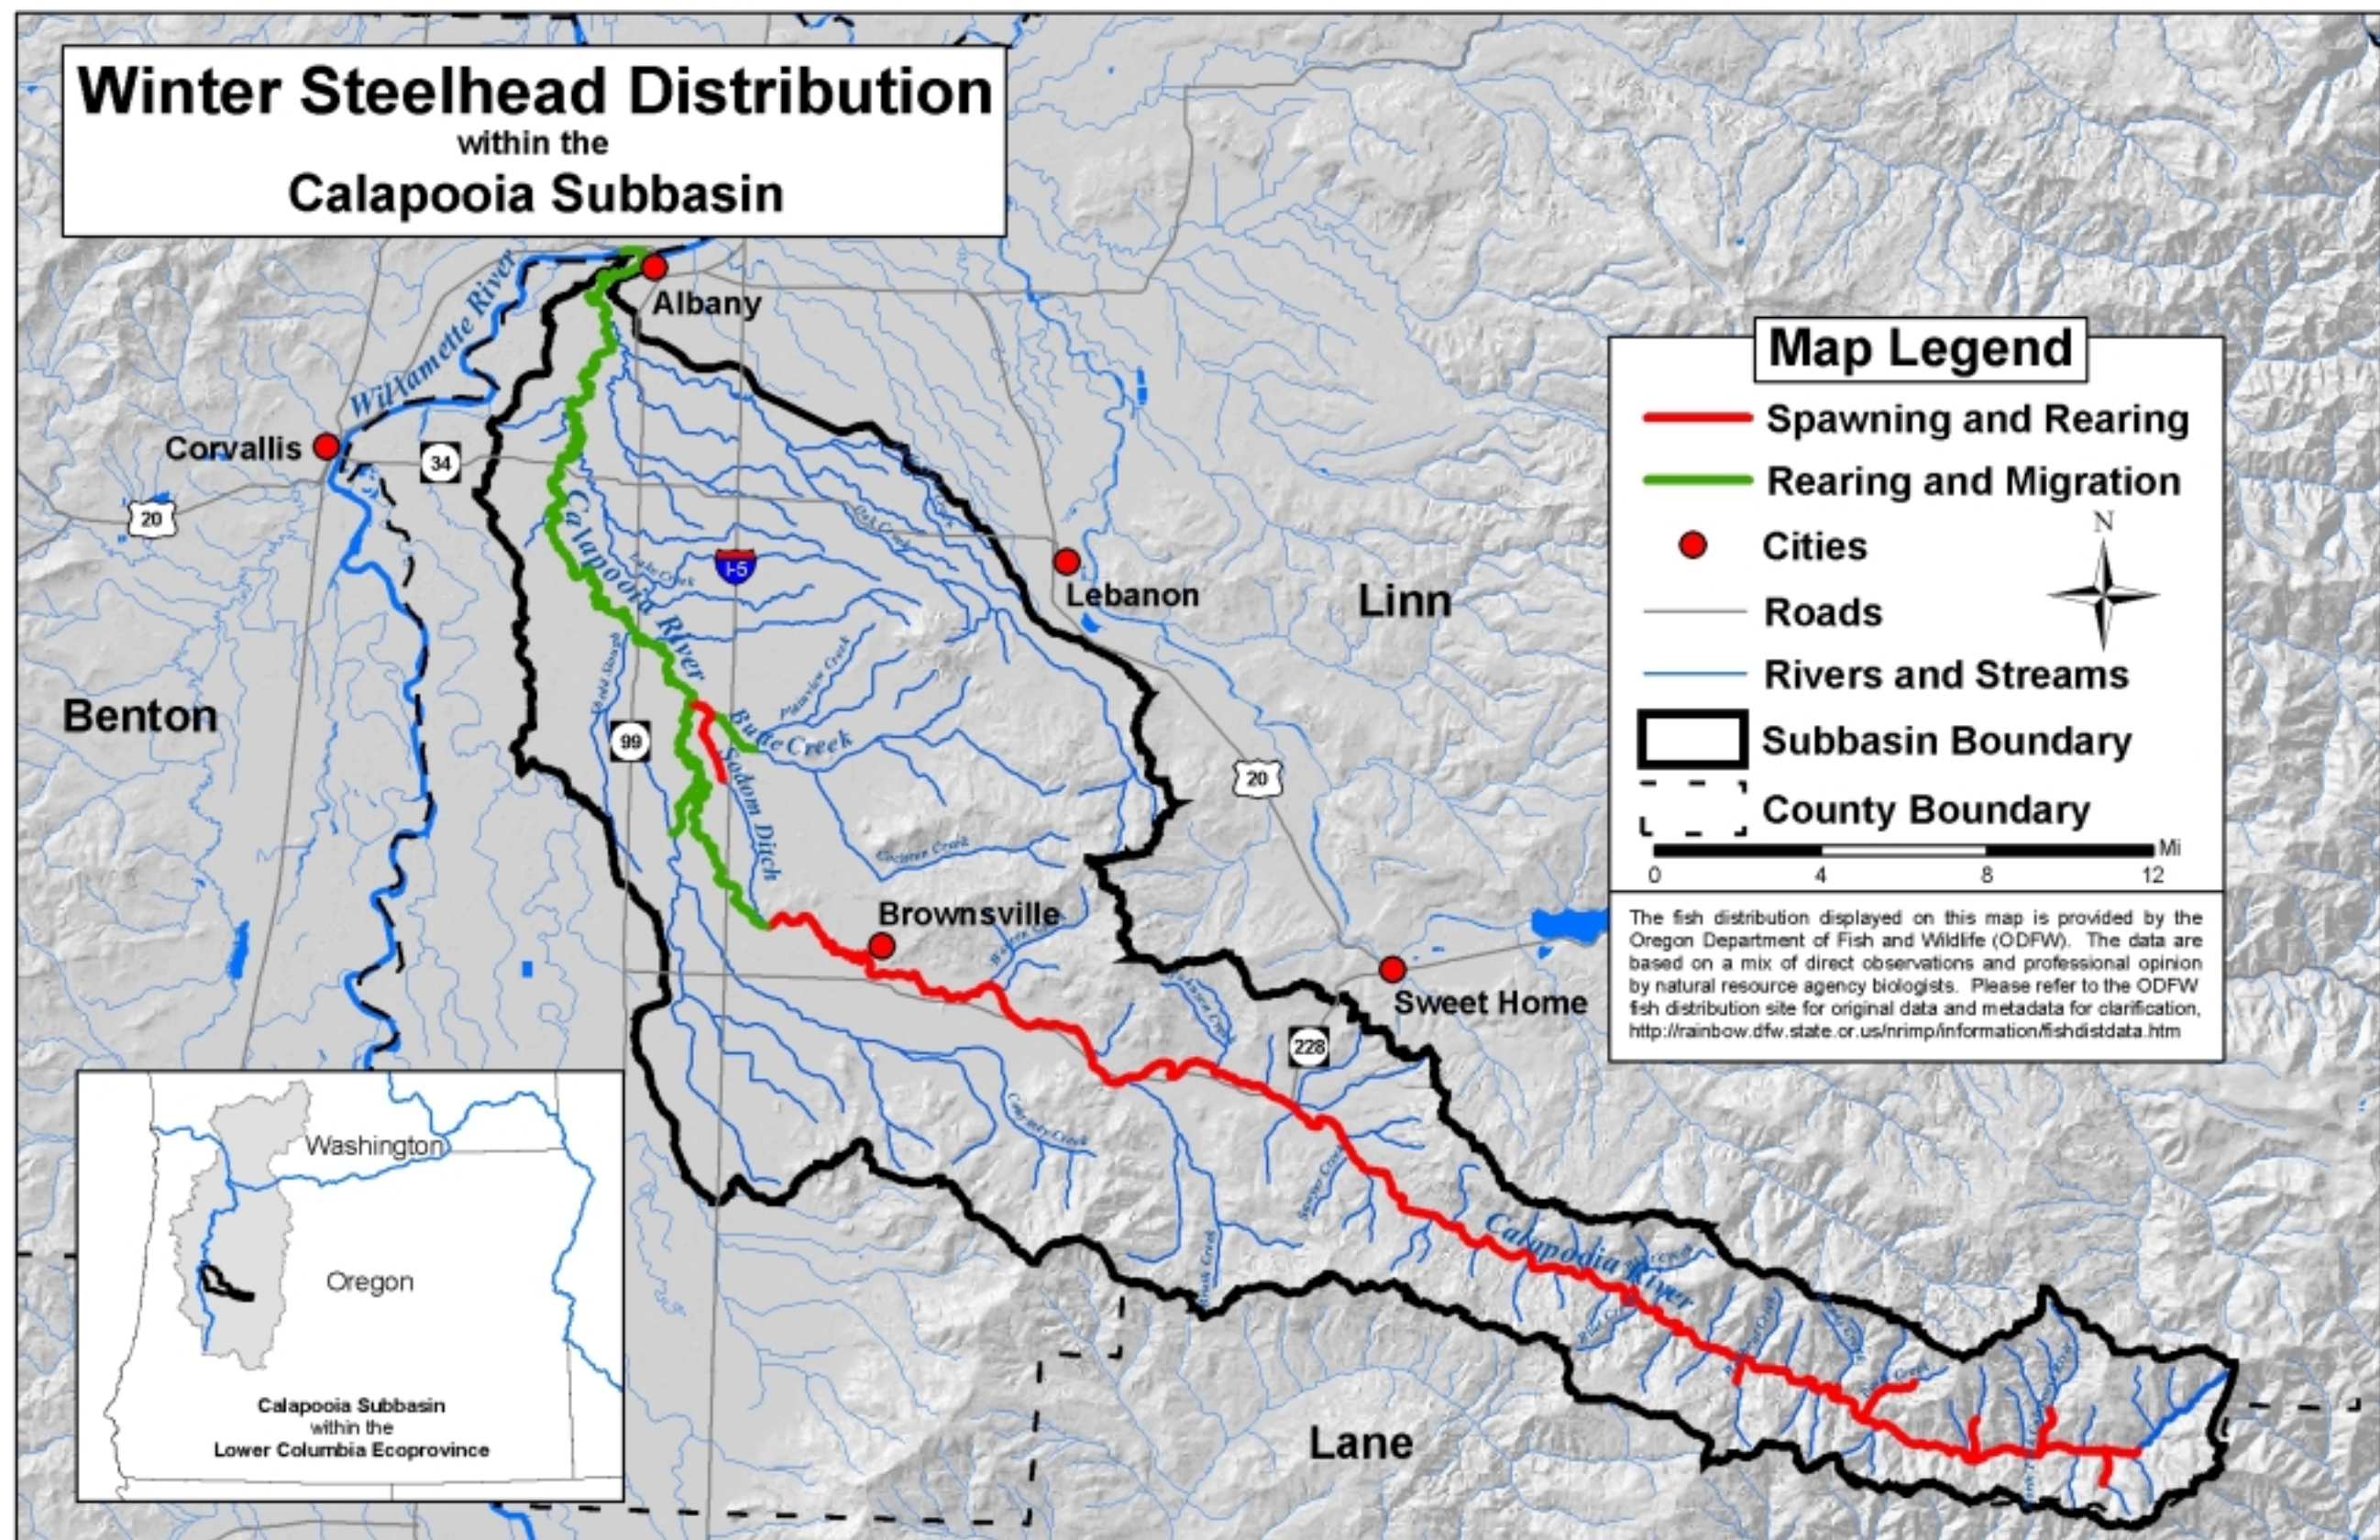

Winter Steelhead Distribution within the Molalla-Pudding Subbasin

Map Legend

- Spawning and Rearing
 - Rearing and Migration
 - Cities
 - Roads
 - Rivers and Streams
 - ▭ Subbasin Boundary
 - - - County Boundary
- N

Winter Steelhead Distribution within the Calapooia Subbasin

Map Legend

- Spawning and Rearing
 - Rearing and Migration
 - Cities
 - Roads
 - Rivers and Streams
 - Subbasin Boundary
 - County Boundary
- 0 4 8 12 Mi

Winter Steelhead Distribution within the Coast Fork Willamette Subbasin

within the
Coast Fork Willamette Subbasin

Map Legend

- Spawning and Rearing
- Rearing and Migration
- Present, use unknown
- Cities
- Roads
- Rivers and Streams
- Subbasin Boundary
- County Boundary

Washington Oregon

Coast Fork Willamette Subbasin
within the
Lower Columbia Ecoprovince

Winter Steelhead Distribution within the Luckiamute Subbasin