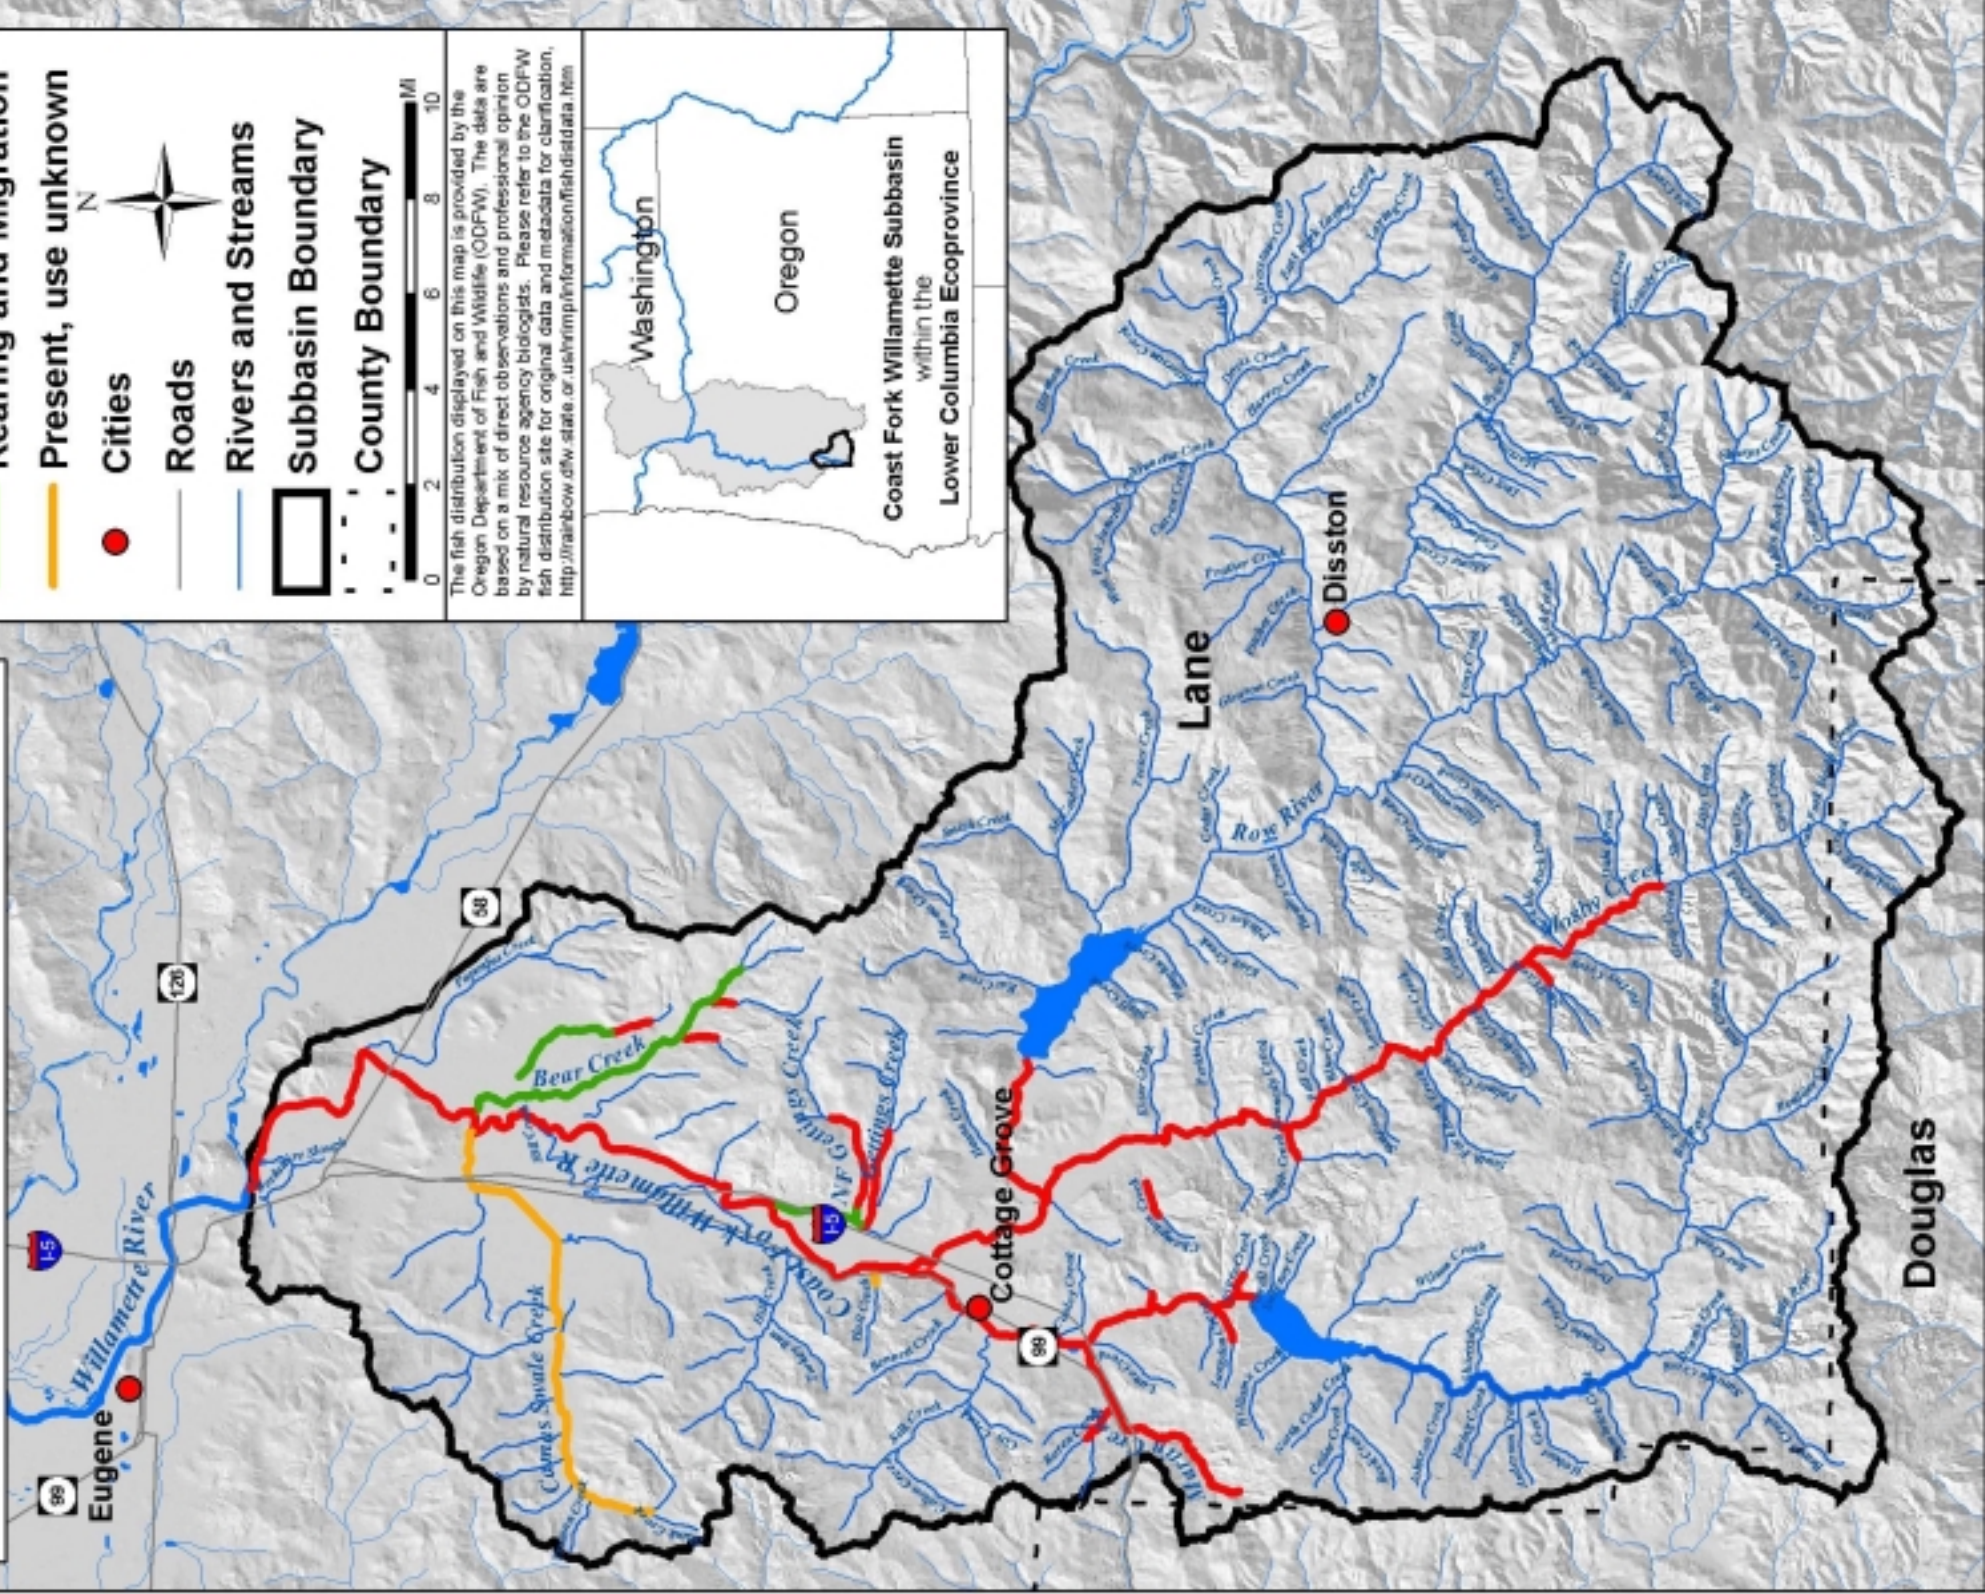

Winter Steelhead Distribution within the Molalla-Pudding Subbasin

Map Legend

- Spawning and Rearing
 - Rearing and Migration
 - Cities
 - Roads
 - Rivers and Streams
 - ▭ Subbasin Boundary
 - - - County Boundary
- N

Winter Steelhead Distribution within the Calapooia Subbasin

Map Legend

- Spawning and Rearing
 - Rearing and Migration
 - Cities
 - Roads
 - Rivers and Streams
 - Subbasin Boundary
 - County Boundary
- 0 4 8 12 Mi

Winter Steelhead Distribution within the Coast Fork Willamette Subbasin

within the
Coast Fork Willamette Subbasin

Map Legend

- Spawning and Rearing
- Rearing and Migration
- Present, use unknown
- Cities
- Roads
- Rivers and Streams
- Subbasin Boundary
- County Boundary

Washington Oregon

Coast Fork Willamette Subbasin
within the
Lower Columbia Ecoprovince

Winter Steelhead Distribution within the Luckiamute Subbasin