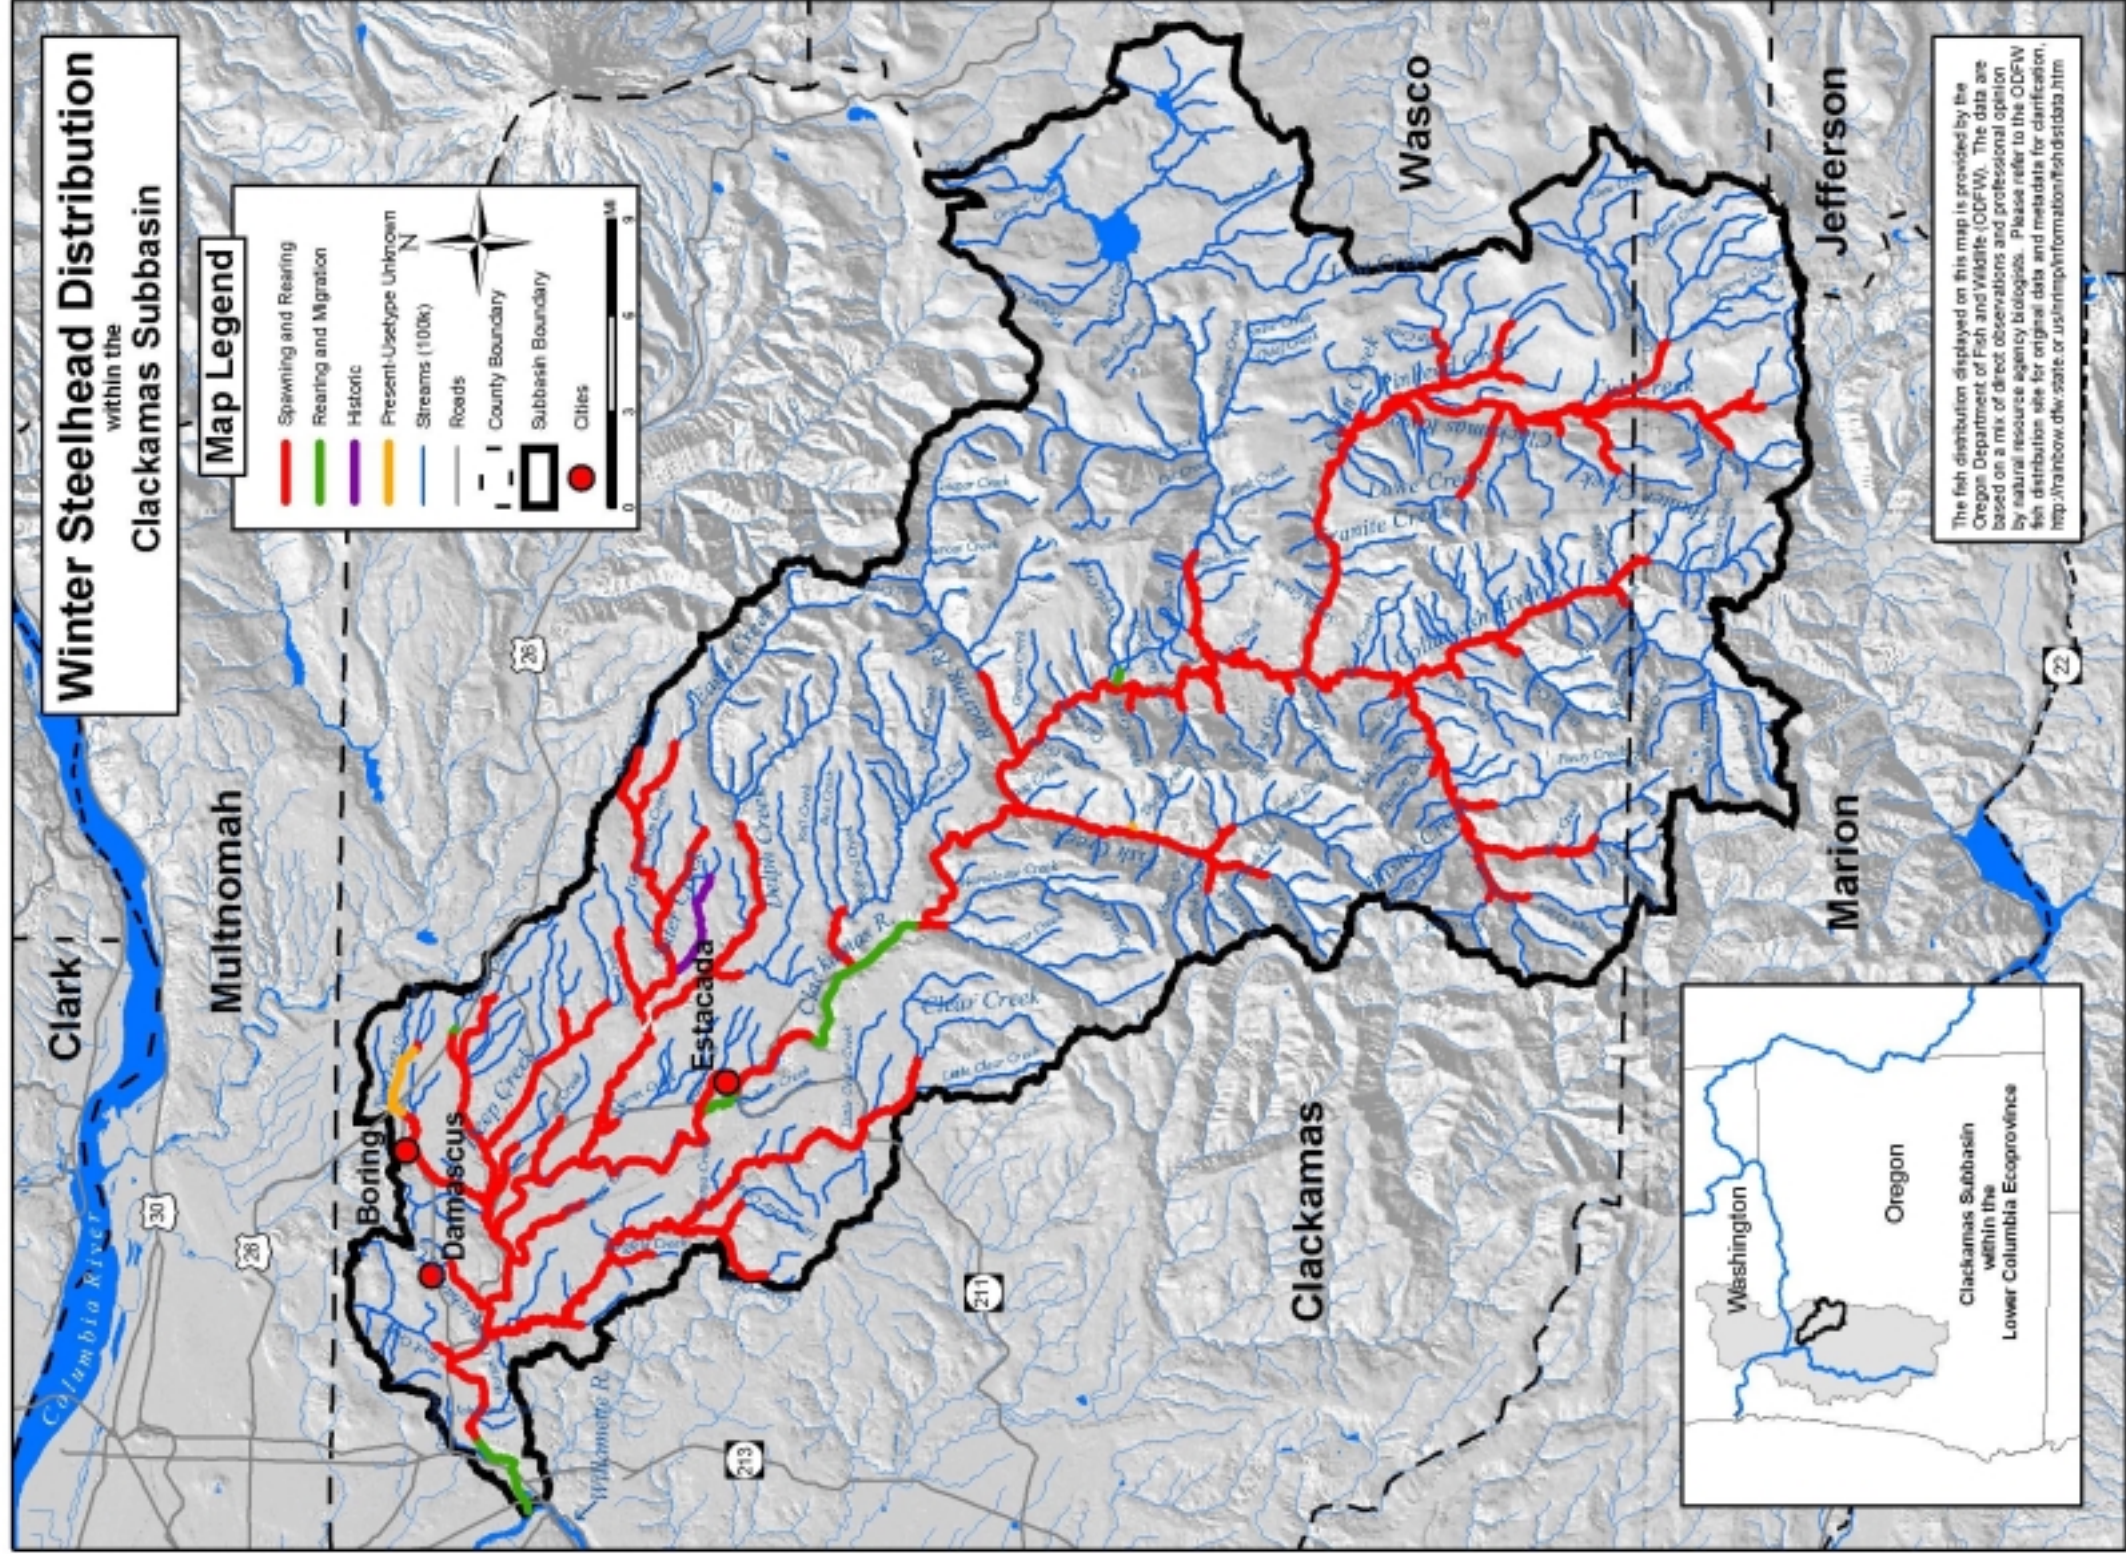

Winter Steelhead Distribution within the Molalla-Pudding Subbasin

Map Legend

- Spawning and Rearing
 - Rearing and Migration
 - Cities
 - Roads
 - Rivers and Streams
 - ▭ Subbasin Boundary
 - - - County Boundary
- N

 0 4 8 12
 Miles

The fish distribution displayed on this map is provided by the Oregon Department of Fish and Wildlife (ODFW). The data are based on a mix of direct observations and professional opinion by natural resource agency biologists. Please refer to the ODFW fish distribution site for original data and metadata for clarification, <http://rainbow.dfw.state.or.us/nrimp/information/fishdistdata.htm>

Winter Steelhead Distribution within the Coast Fork Willamette Subbasin

within the
Coast Fork Willamette Subbasin

Map Legend

- Spawning and Rearing
- Rearing and Migration
- Present, use unknown
- Cities
- Roads
- Rivers and Streams
- Subbasin Boundary
- County Boundary

Washington Oregon

Coast Fork Willamette Subbasin
within the
Lower Columbia Ecoprovince

Winter Steelhead Distribution within the Luckiamute Subbasin