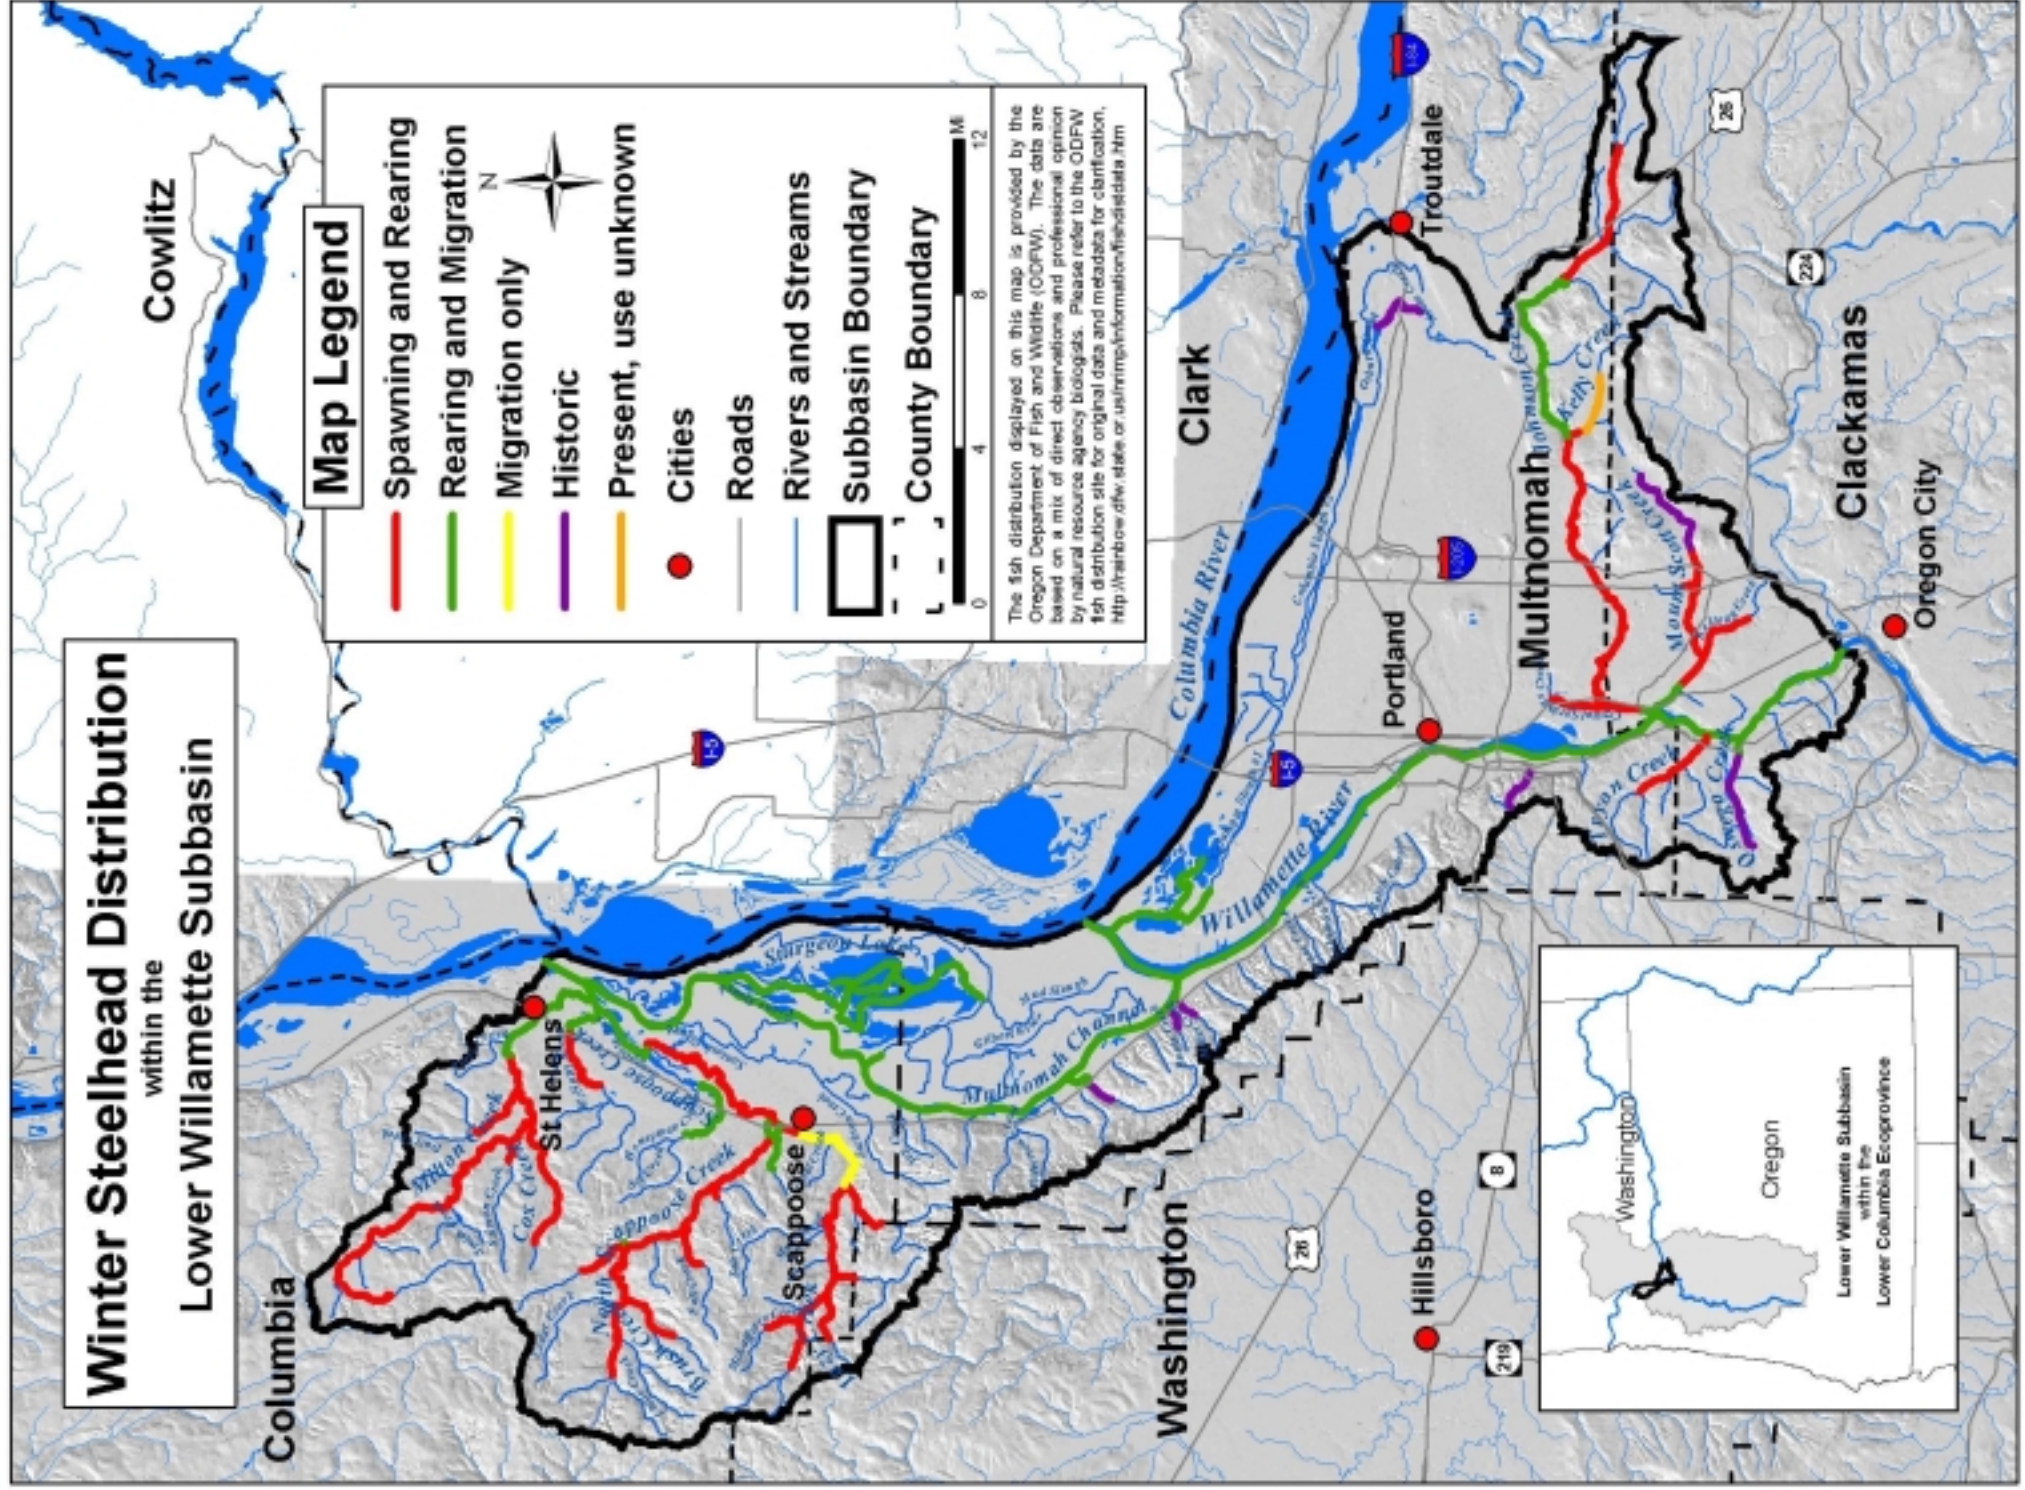

Winter Steelhead Distribution within the Molalla-Pudding Subbasin

Map Legend

- Spawning and Rearing
 - Rearing and Migration
 - Cities
 - Roads
 - Rivers and Streams
 - ▭ Subbasin Boundary
 - - - County Boundary
- N

Winter Steelhead Distribution within the Coast Fork Willamette Subbasin

within the
Coast Fork Willamette Subbasin

Map Legend

- Spawning and Rearing
- Rearing and Migration
- Present, use unknown
- Cities
- Roads
- Rivers and Streams
- Subbasin Boundary
- County Boundary

N

0 2 4 6 8 10
M

The fish distribution displayed on this map is provided by the Oregon Department of Fish and Wildlife (ODFW). The data are based on a mix of direct observations and professional opinion by natural resource agency biologists. Please refer to the ODFW fish distribution site for original data and metadata for clarification. <http://rainbow.dfw.state.or.us/rmp/information/fishdata.htm>

Washington Oregon

Coast Fork Willamette Subbasin
within the
Lower Columbia Ecoprovince

Winter Steelhead Distribution within the Luckiamute Subbasin