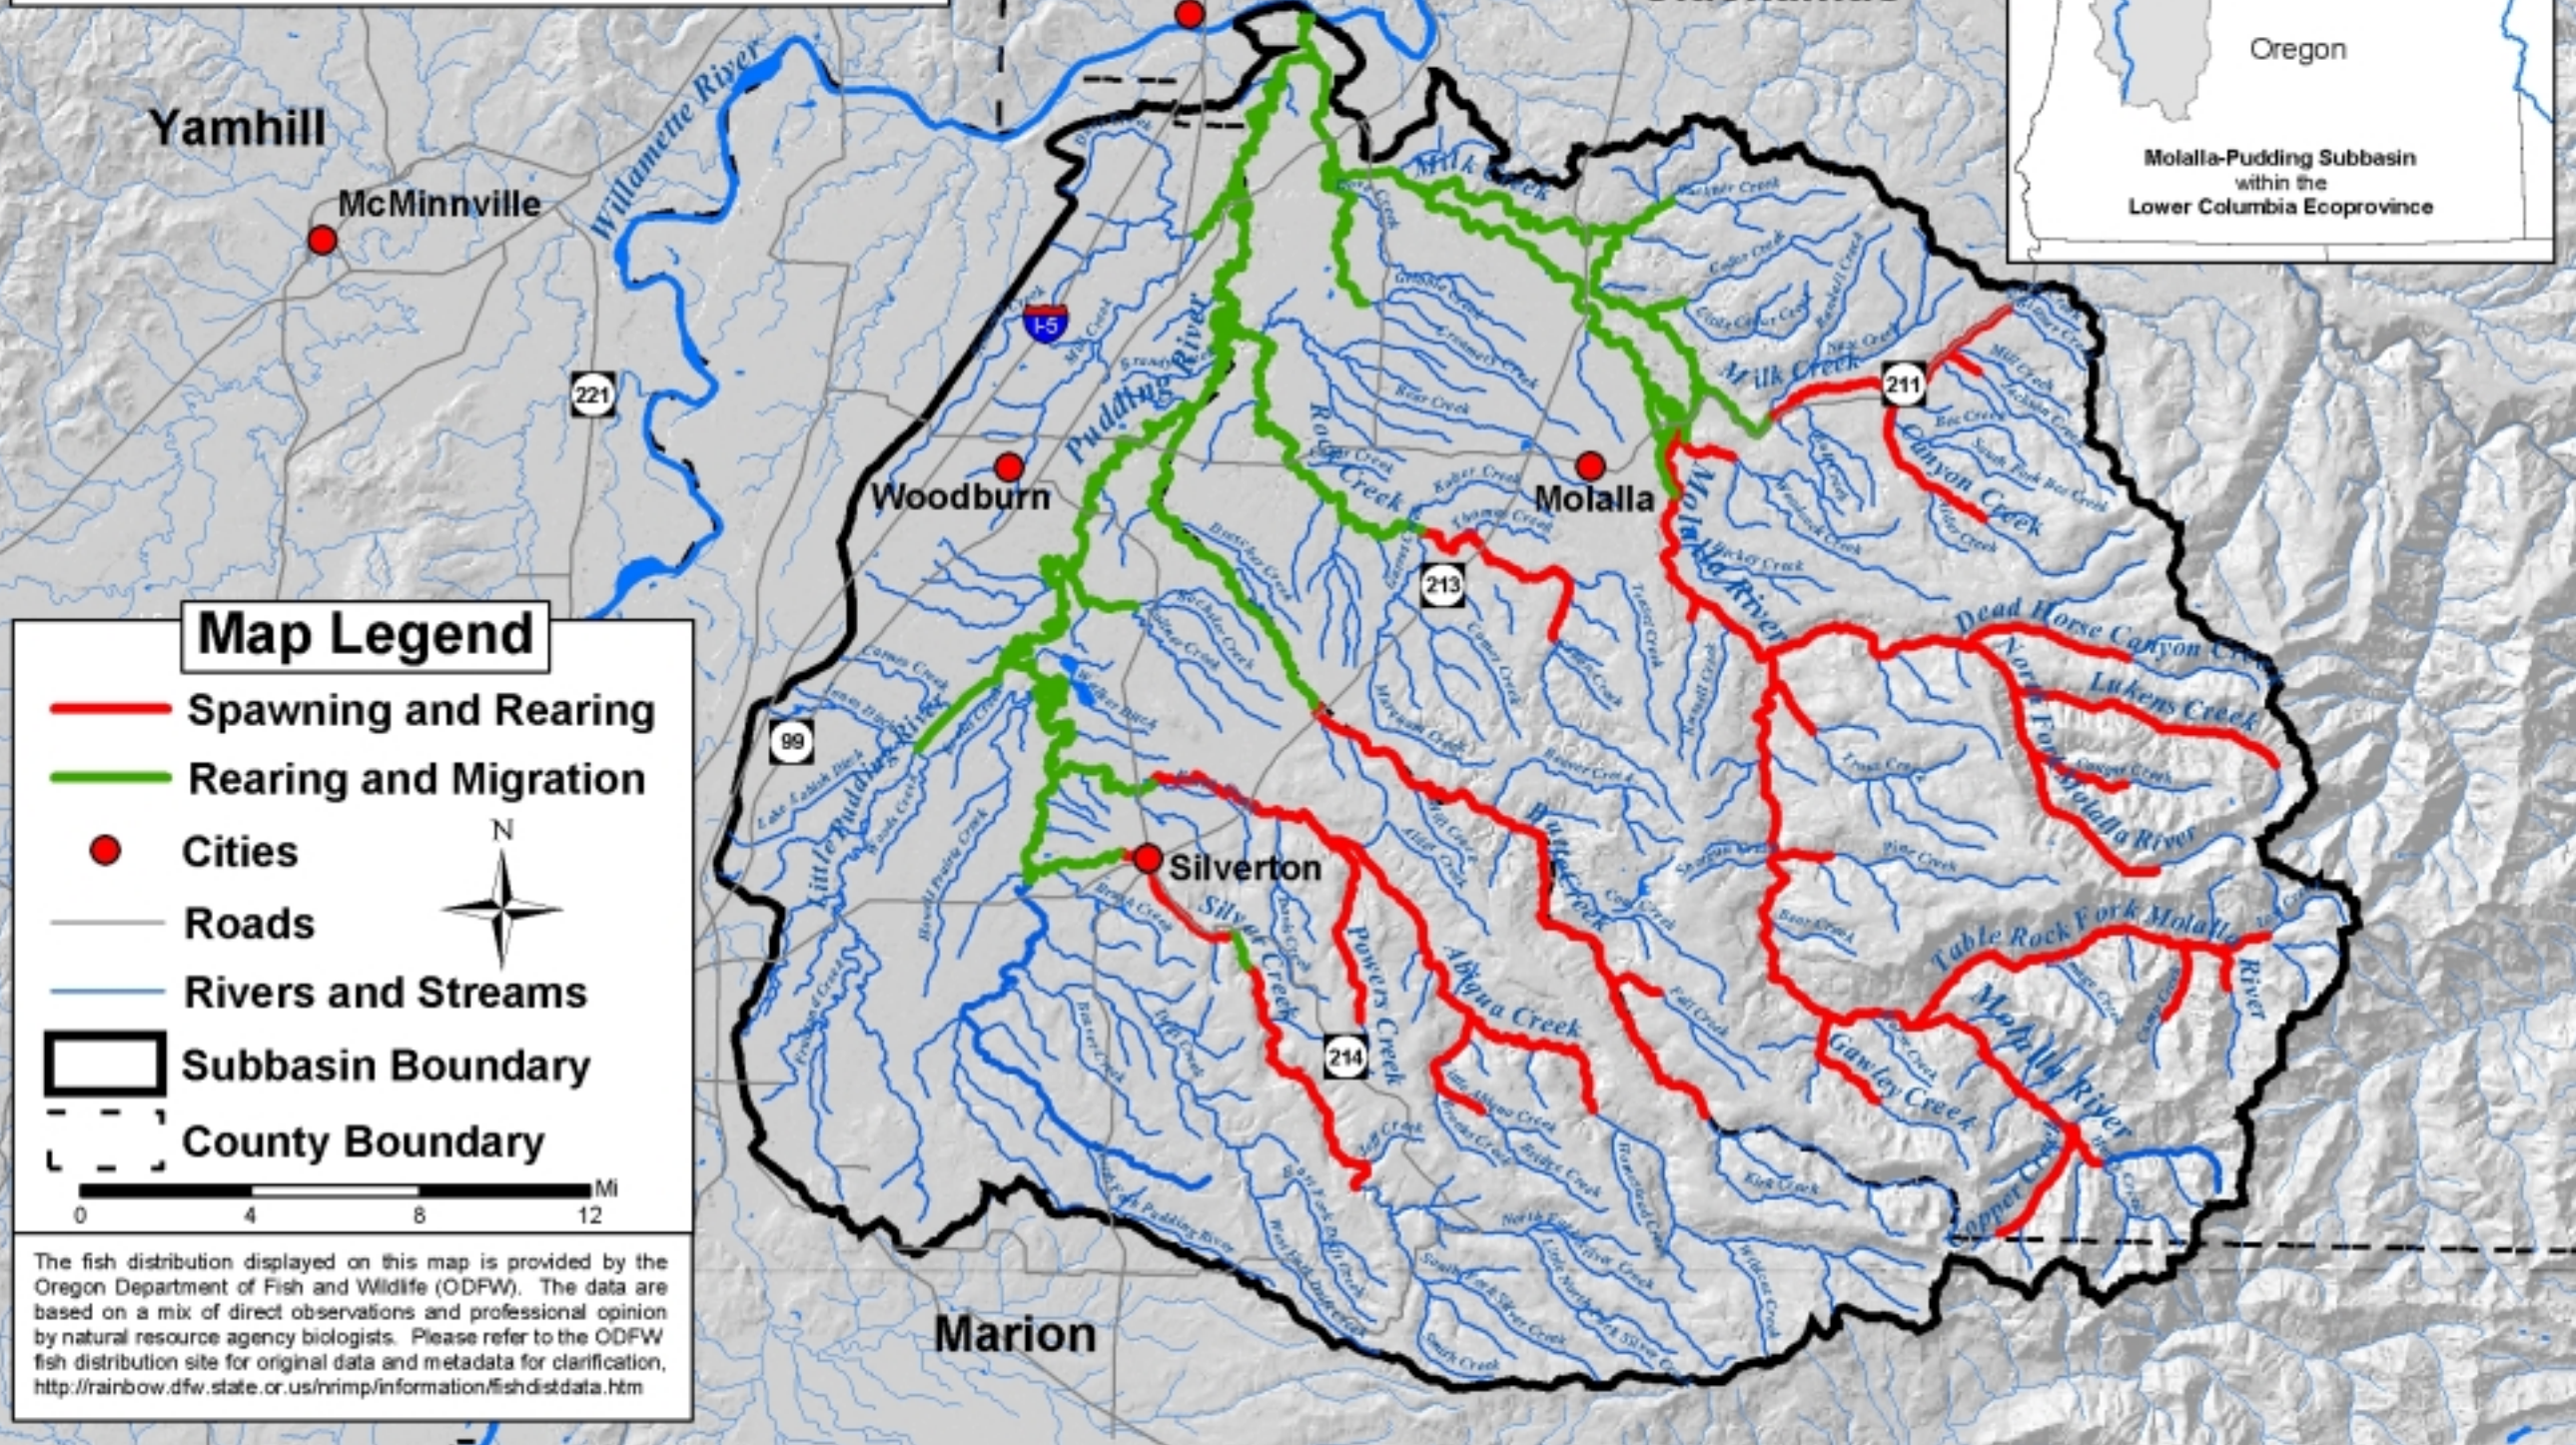

Winter Steelhead Distribution within the Molalla-Pudding Subbasin

Map Legend

- Spawning and Rearing
 - Rearing and Migration
 - Cities
 - Roads
 - Rivers and Streams
 - ▭ Subbasin Boundary
 - - - County Boundary
- N

 0 4 8 12
 Miles

The fish distribution displayed on this map is provided by the Oregon Department of Fish and Wildlife (ODFW). The data are based on a mix of direct observations and professional opinion by natural resource agency biologists. Please refer to the ODFW fish distribution site for original data and metadata for clarification, <http://rainbow.dfw.state.or.us/nrimp/information/fishdistdata.htm>

Winter Steelhead Distribution within the Calapooia Subbasin

Map Legend

- Spawning and Rearing
 - Rearing and Migration
 - Cities
 - Roads
 - Rivers and Streams
 - Subbasin Boundary
 - County Boundary
- 0 4 8 12 Mi

Washington Oregon

Coast Fork Willamette Subbasin
within the
Lower Columbia Ecoprovince

Winter Steelhead Distribution within the Luckiamute Subbasin