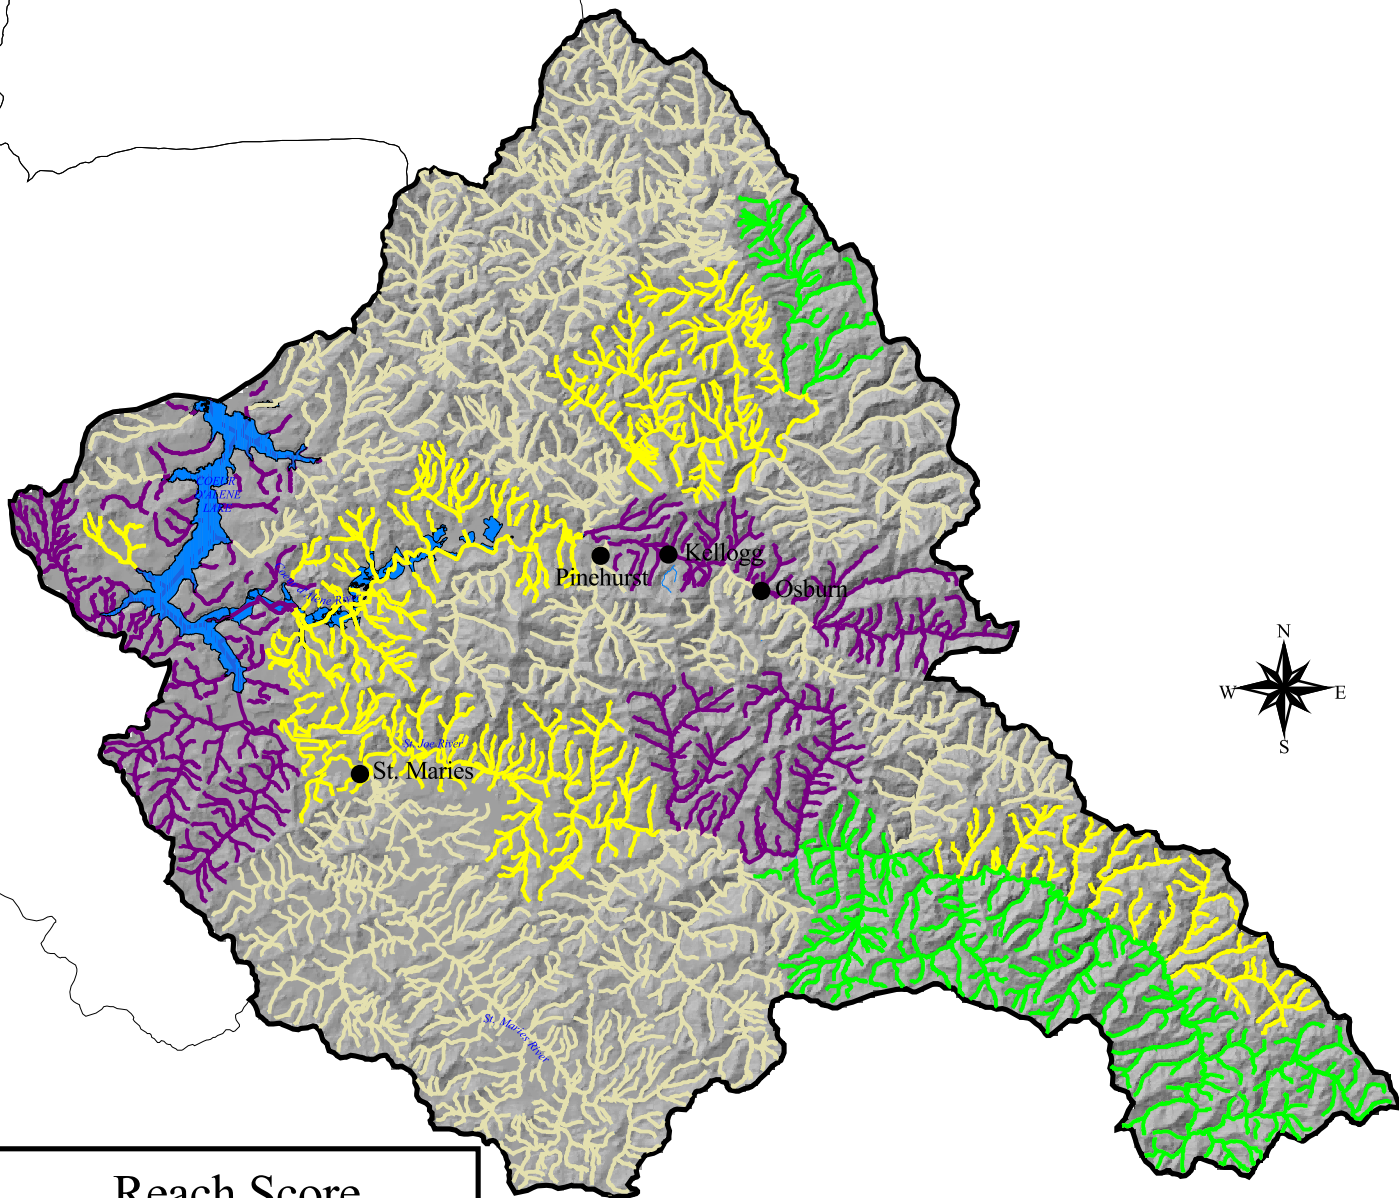

Coeur d' Alene

Weighted Protection Habitat Scores

Bull Trout

Reach Score

- 1 to -.76
- .75 to -.51
- .50 to -.26
- .25 to <0
- Species Not Present Currently
- Unscored Stream

5 0 5 10 Miles

Scores closest to negative one depict reaches most similar to reference conditions.