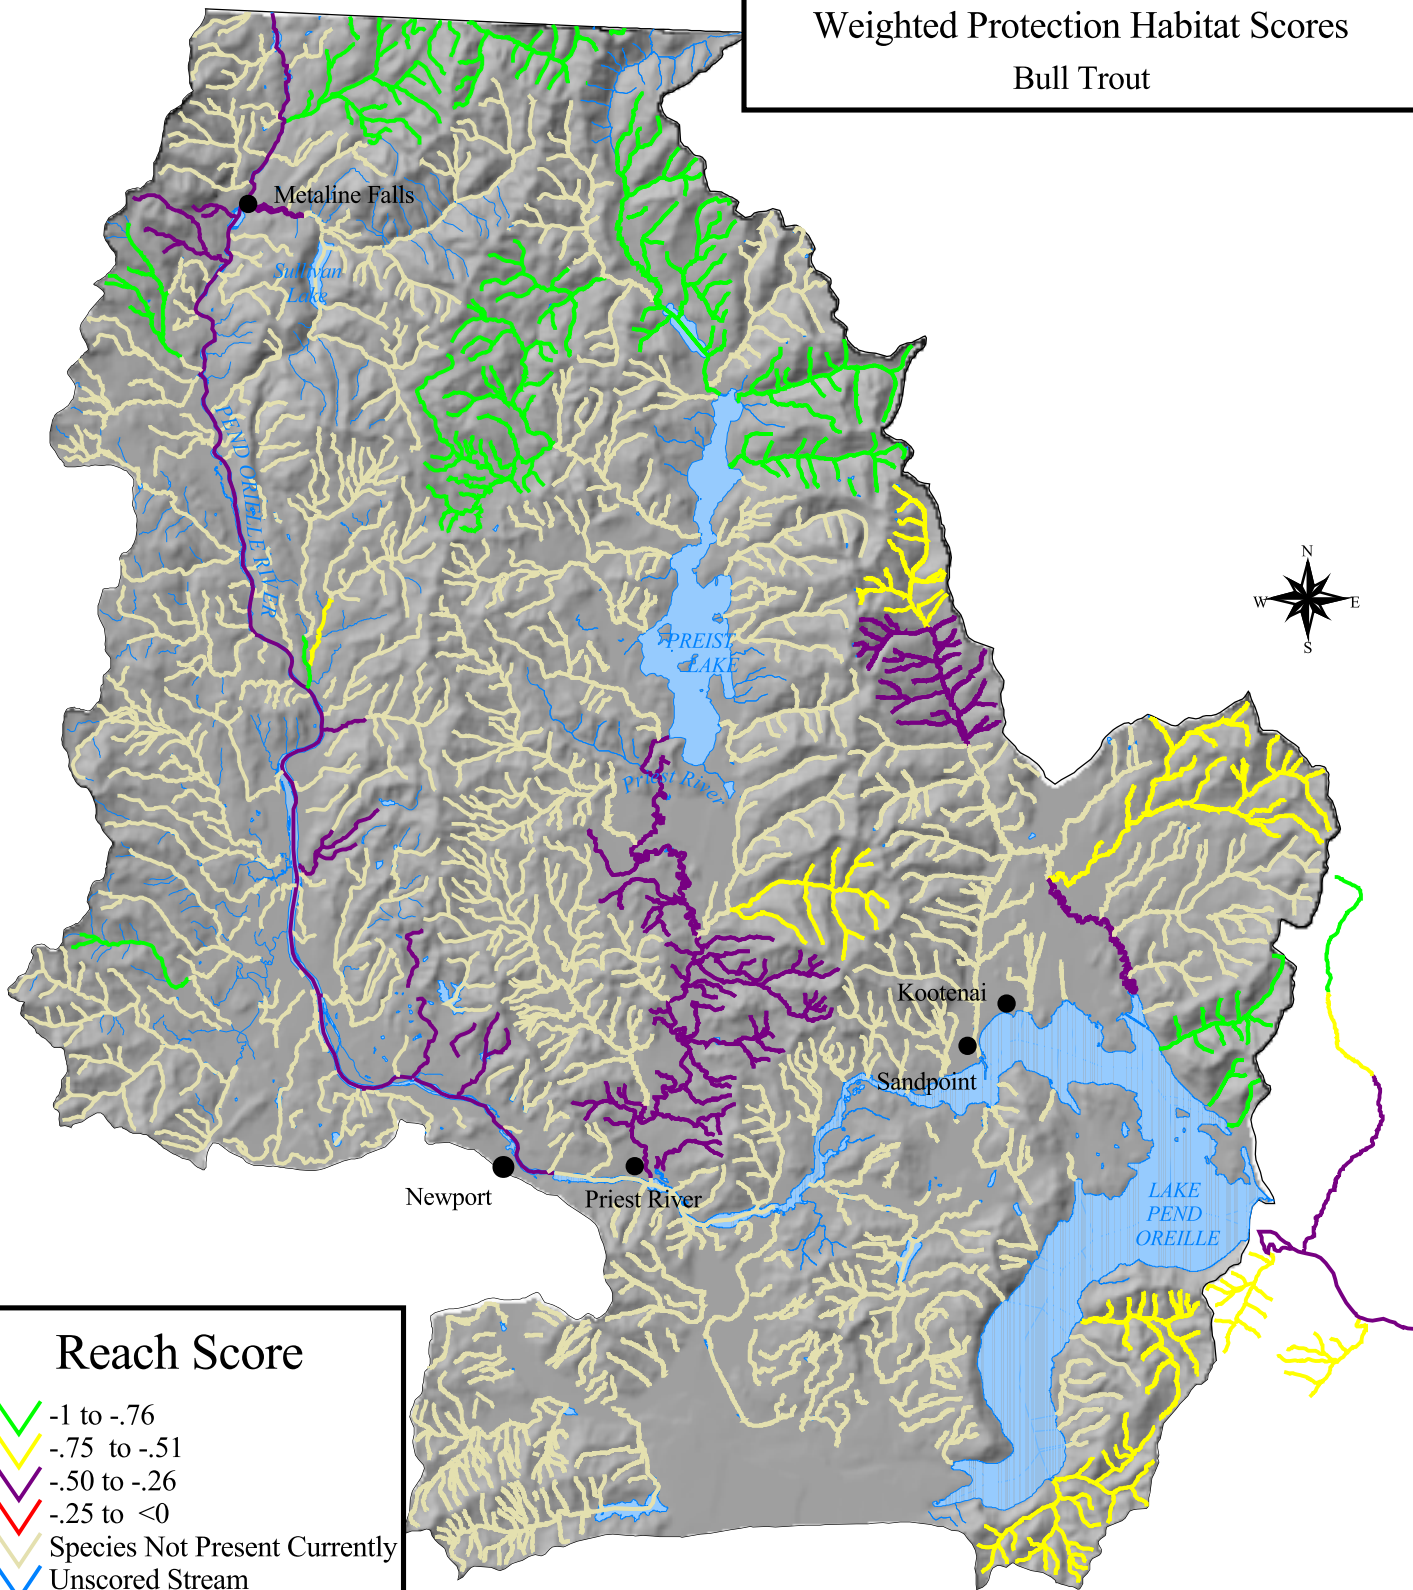

Pend Oreille

Weighted Protection Habitat Scores

Bull Trout

Reach Score

- 1 to -.76
- .75 to -.51
- .50 to -.26
- .25 to <0
- Species Not Present Currently
- Unscored Stream

5 0 5 Miles

Scores closest to negative one depict reaches most similar to reference conditions.