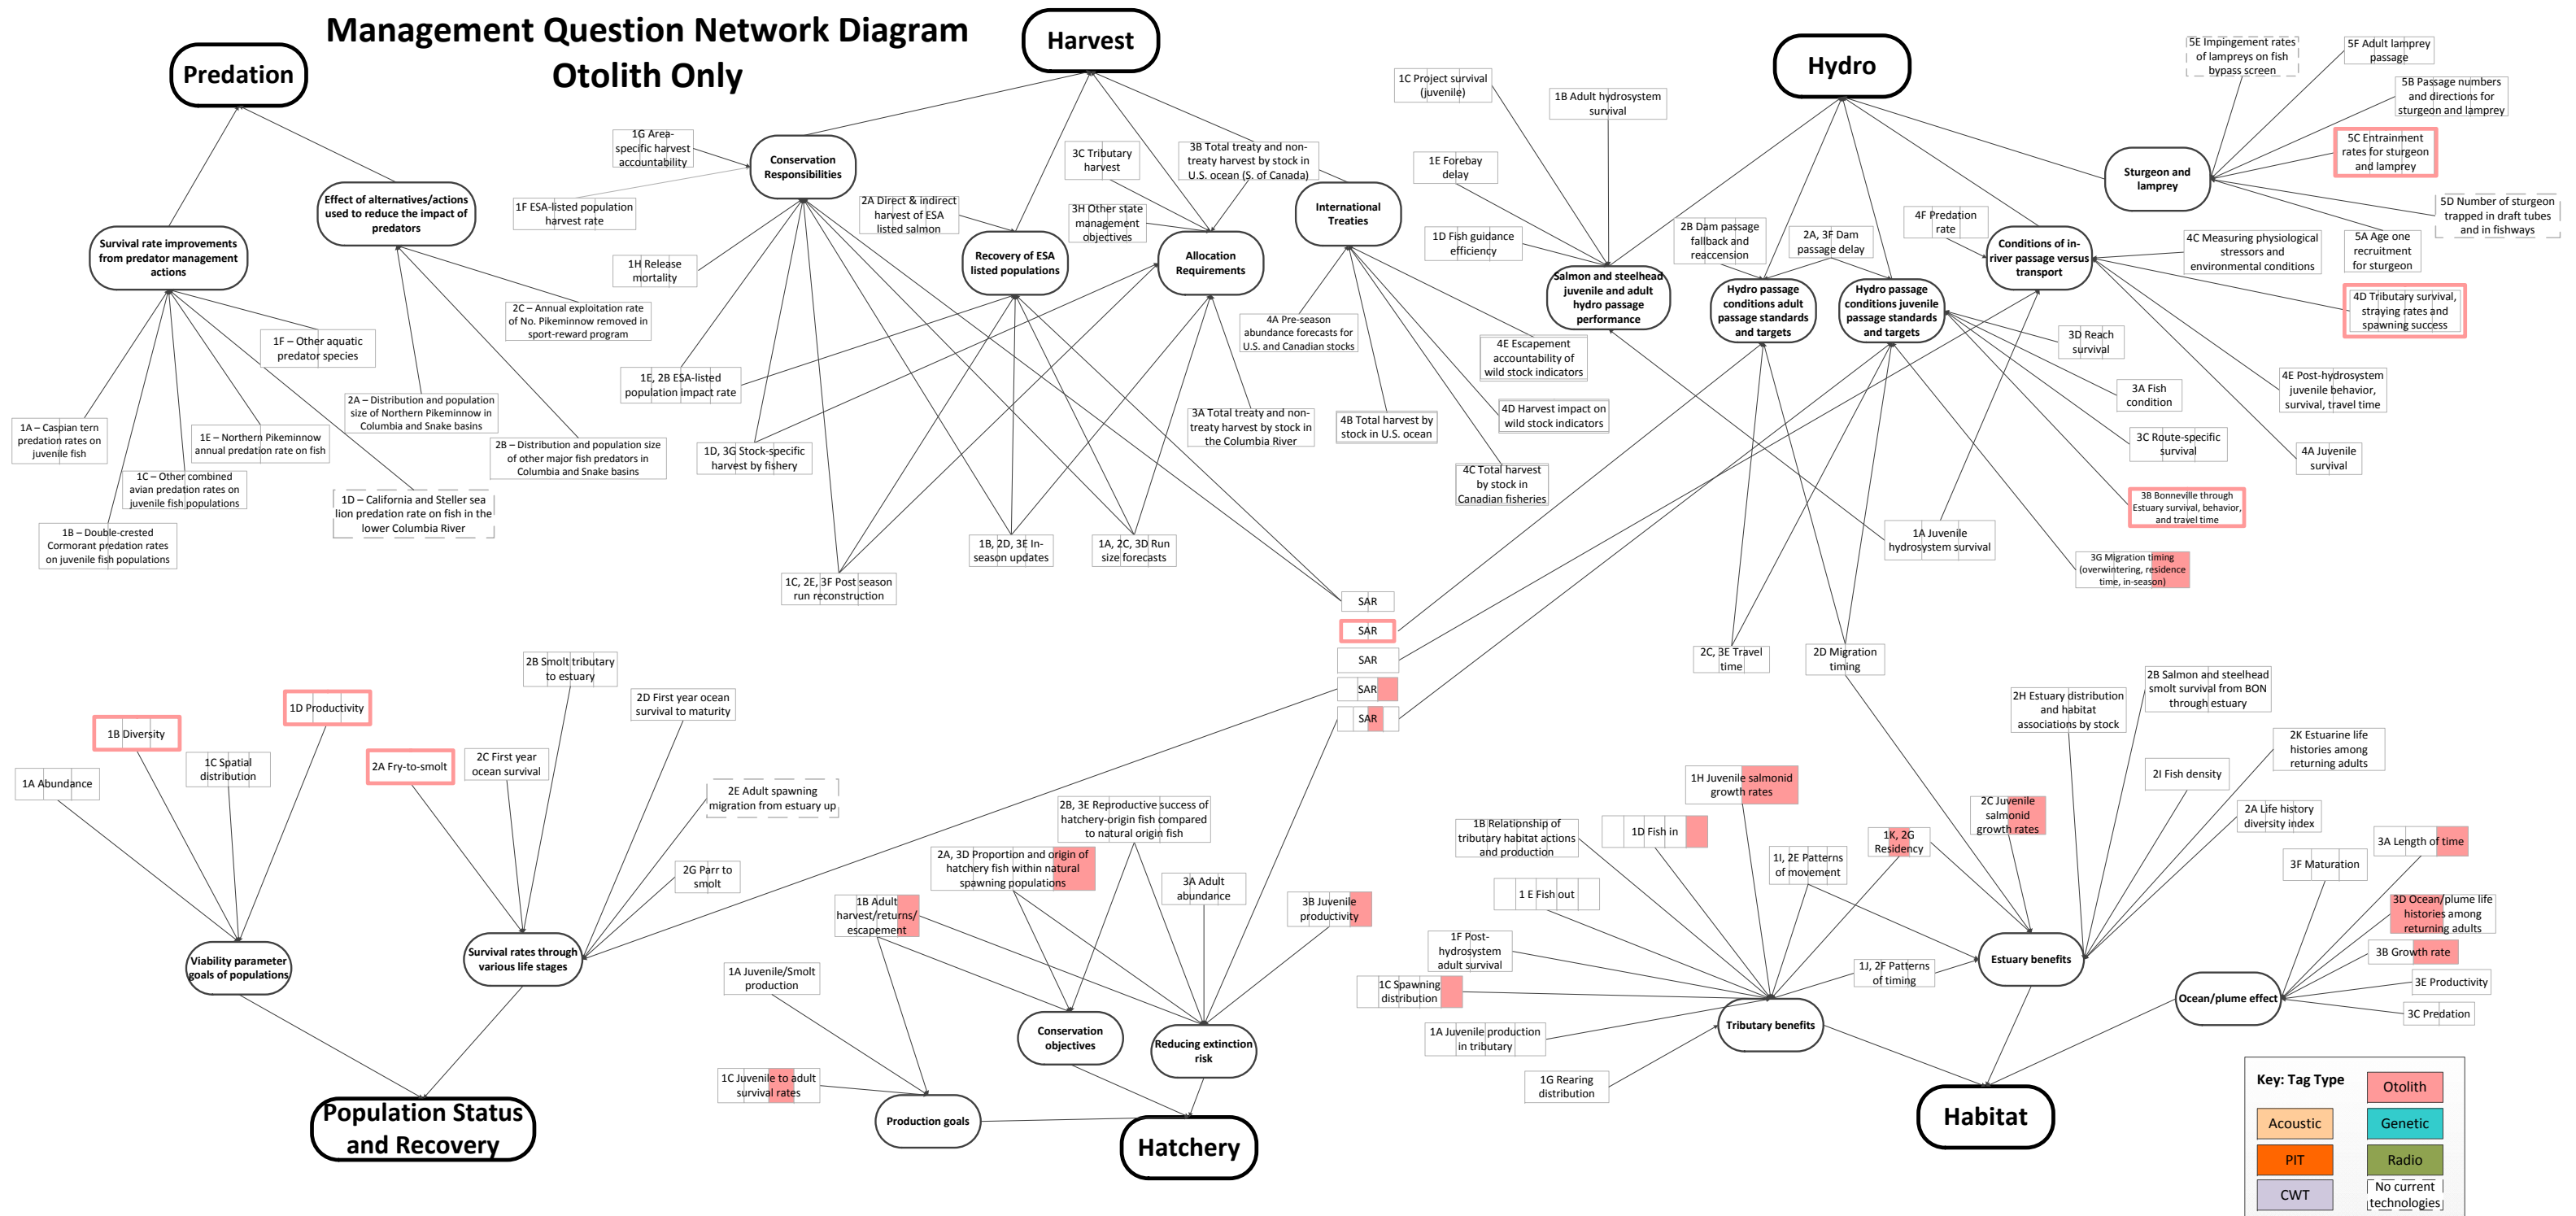

Management Question Network Diagram

Otolith Only

Key: Tag Type	
Acoustic	Otolith
PIT	Genetic
CWT	Radio
	No current technologies