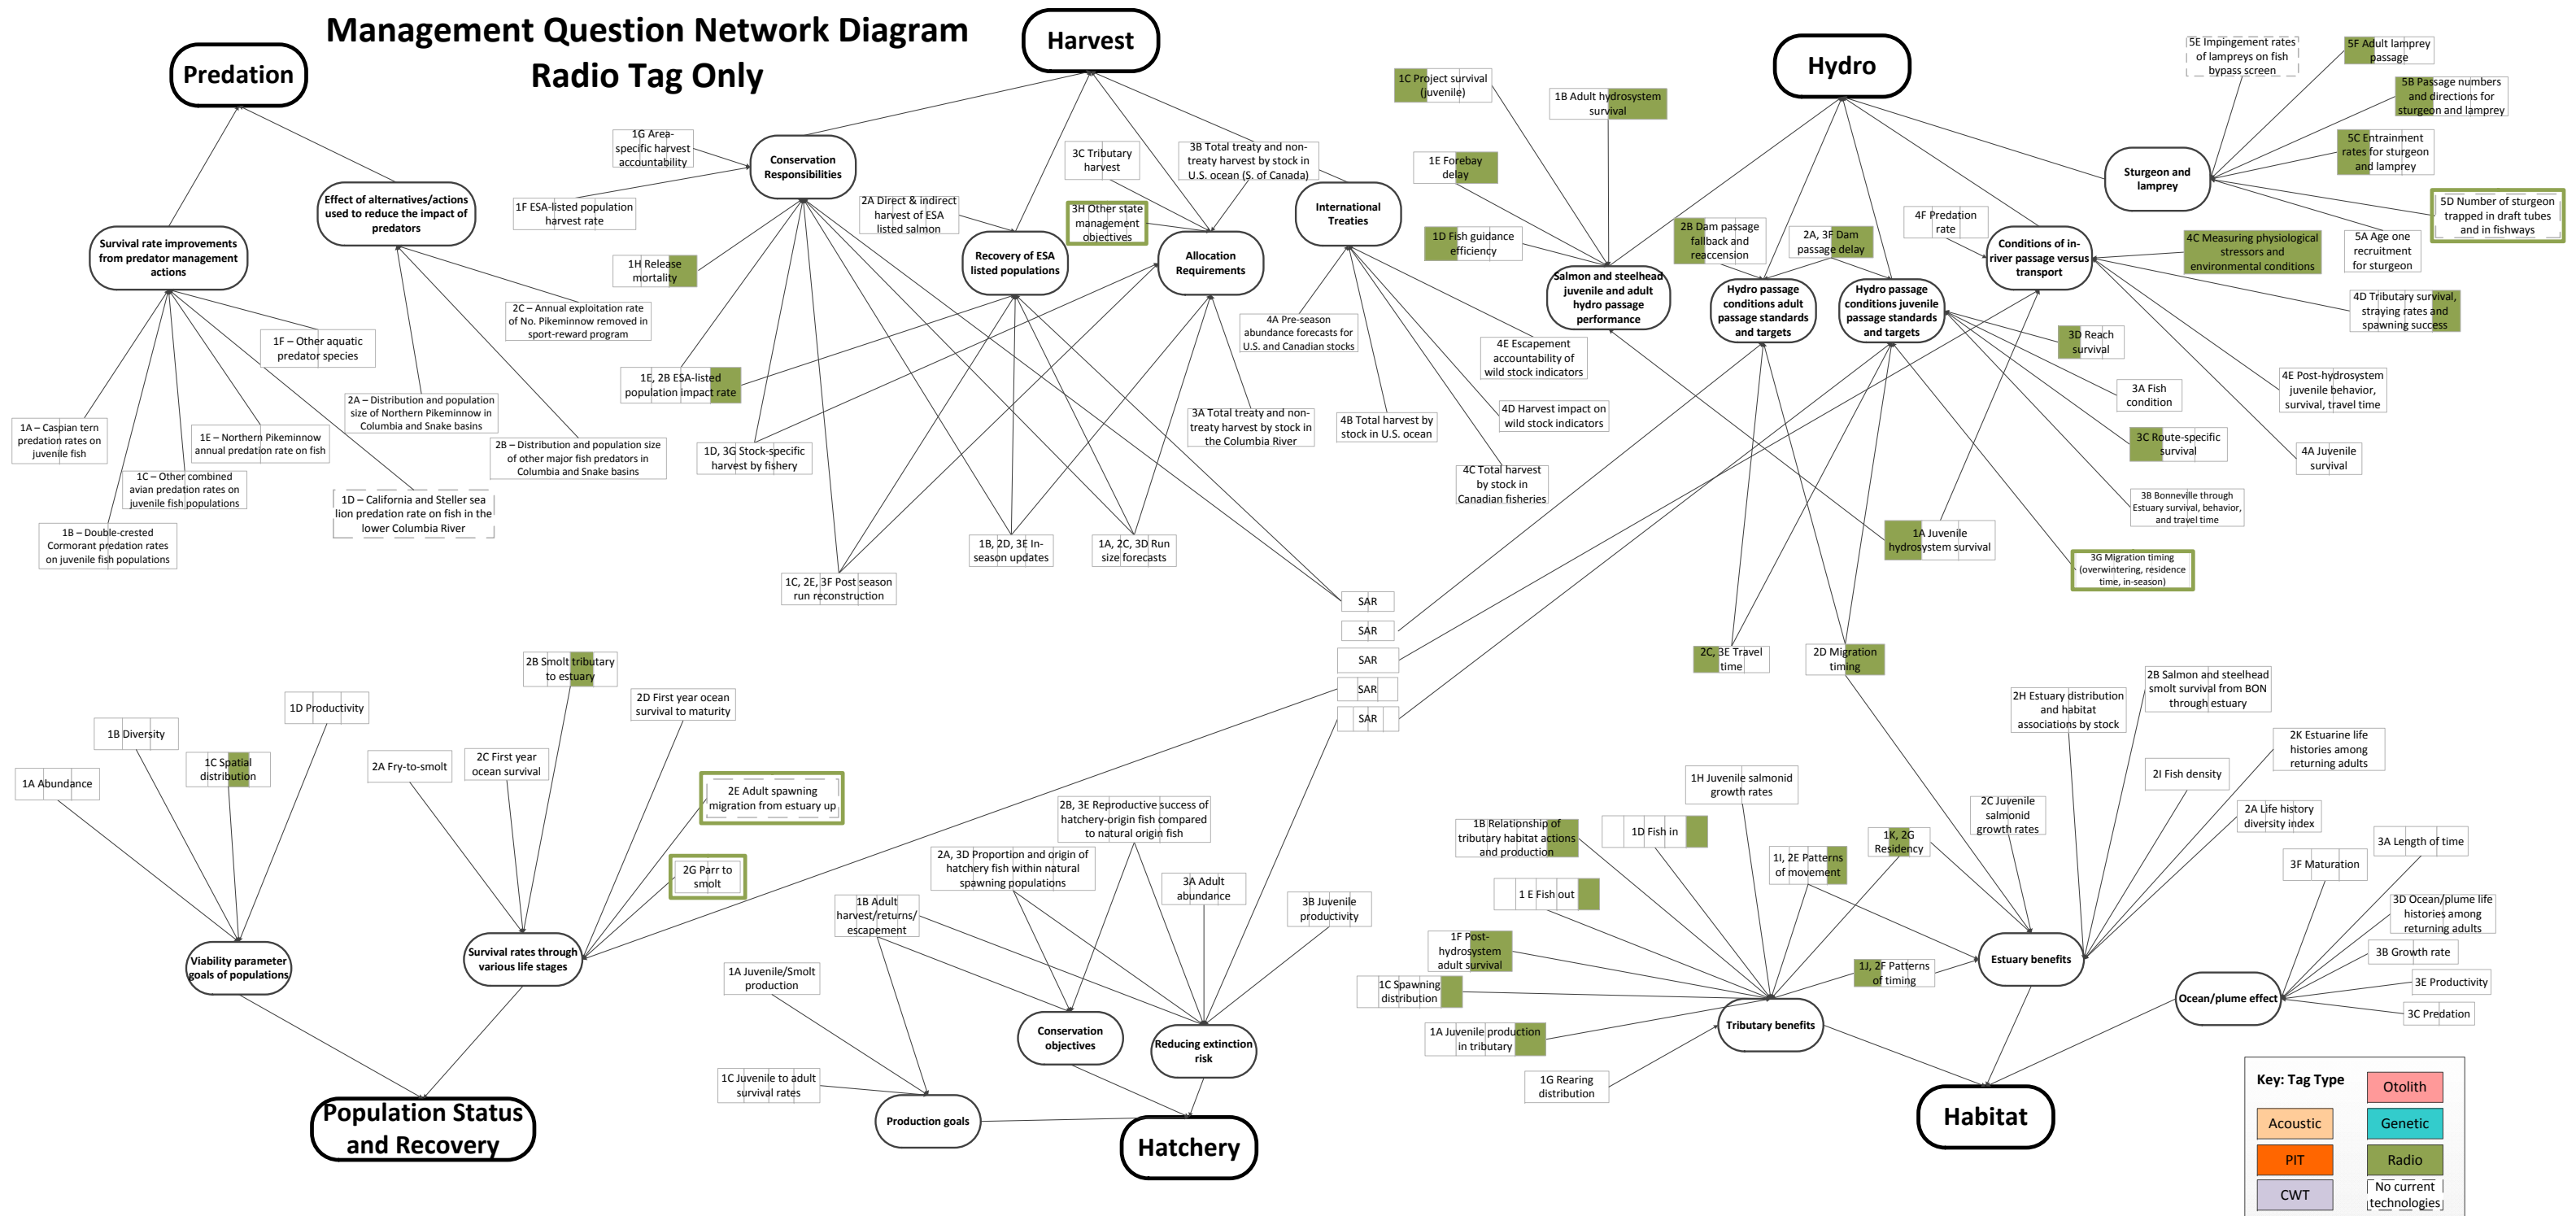

Management Question Network Diagram Radio Tag Only

Key: Tag Type	
Acoustic	Otolith
PIT	Genetic
CWT	Radio
	No current technologies