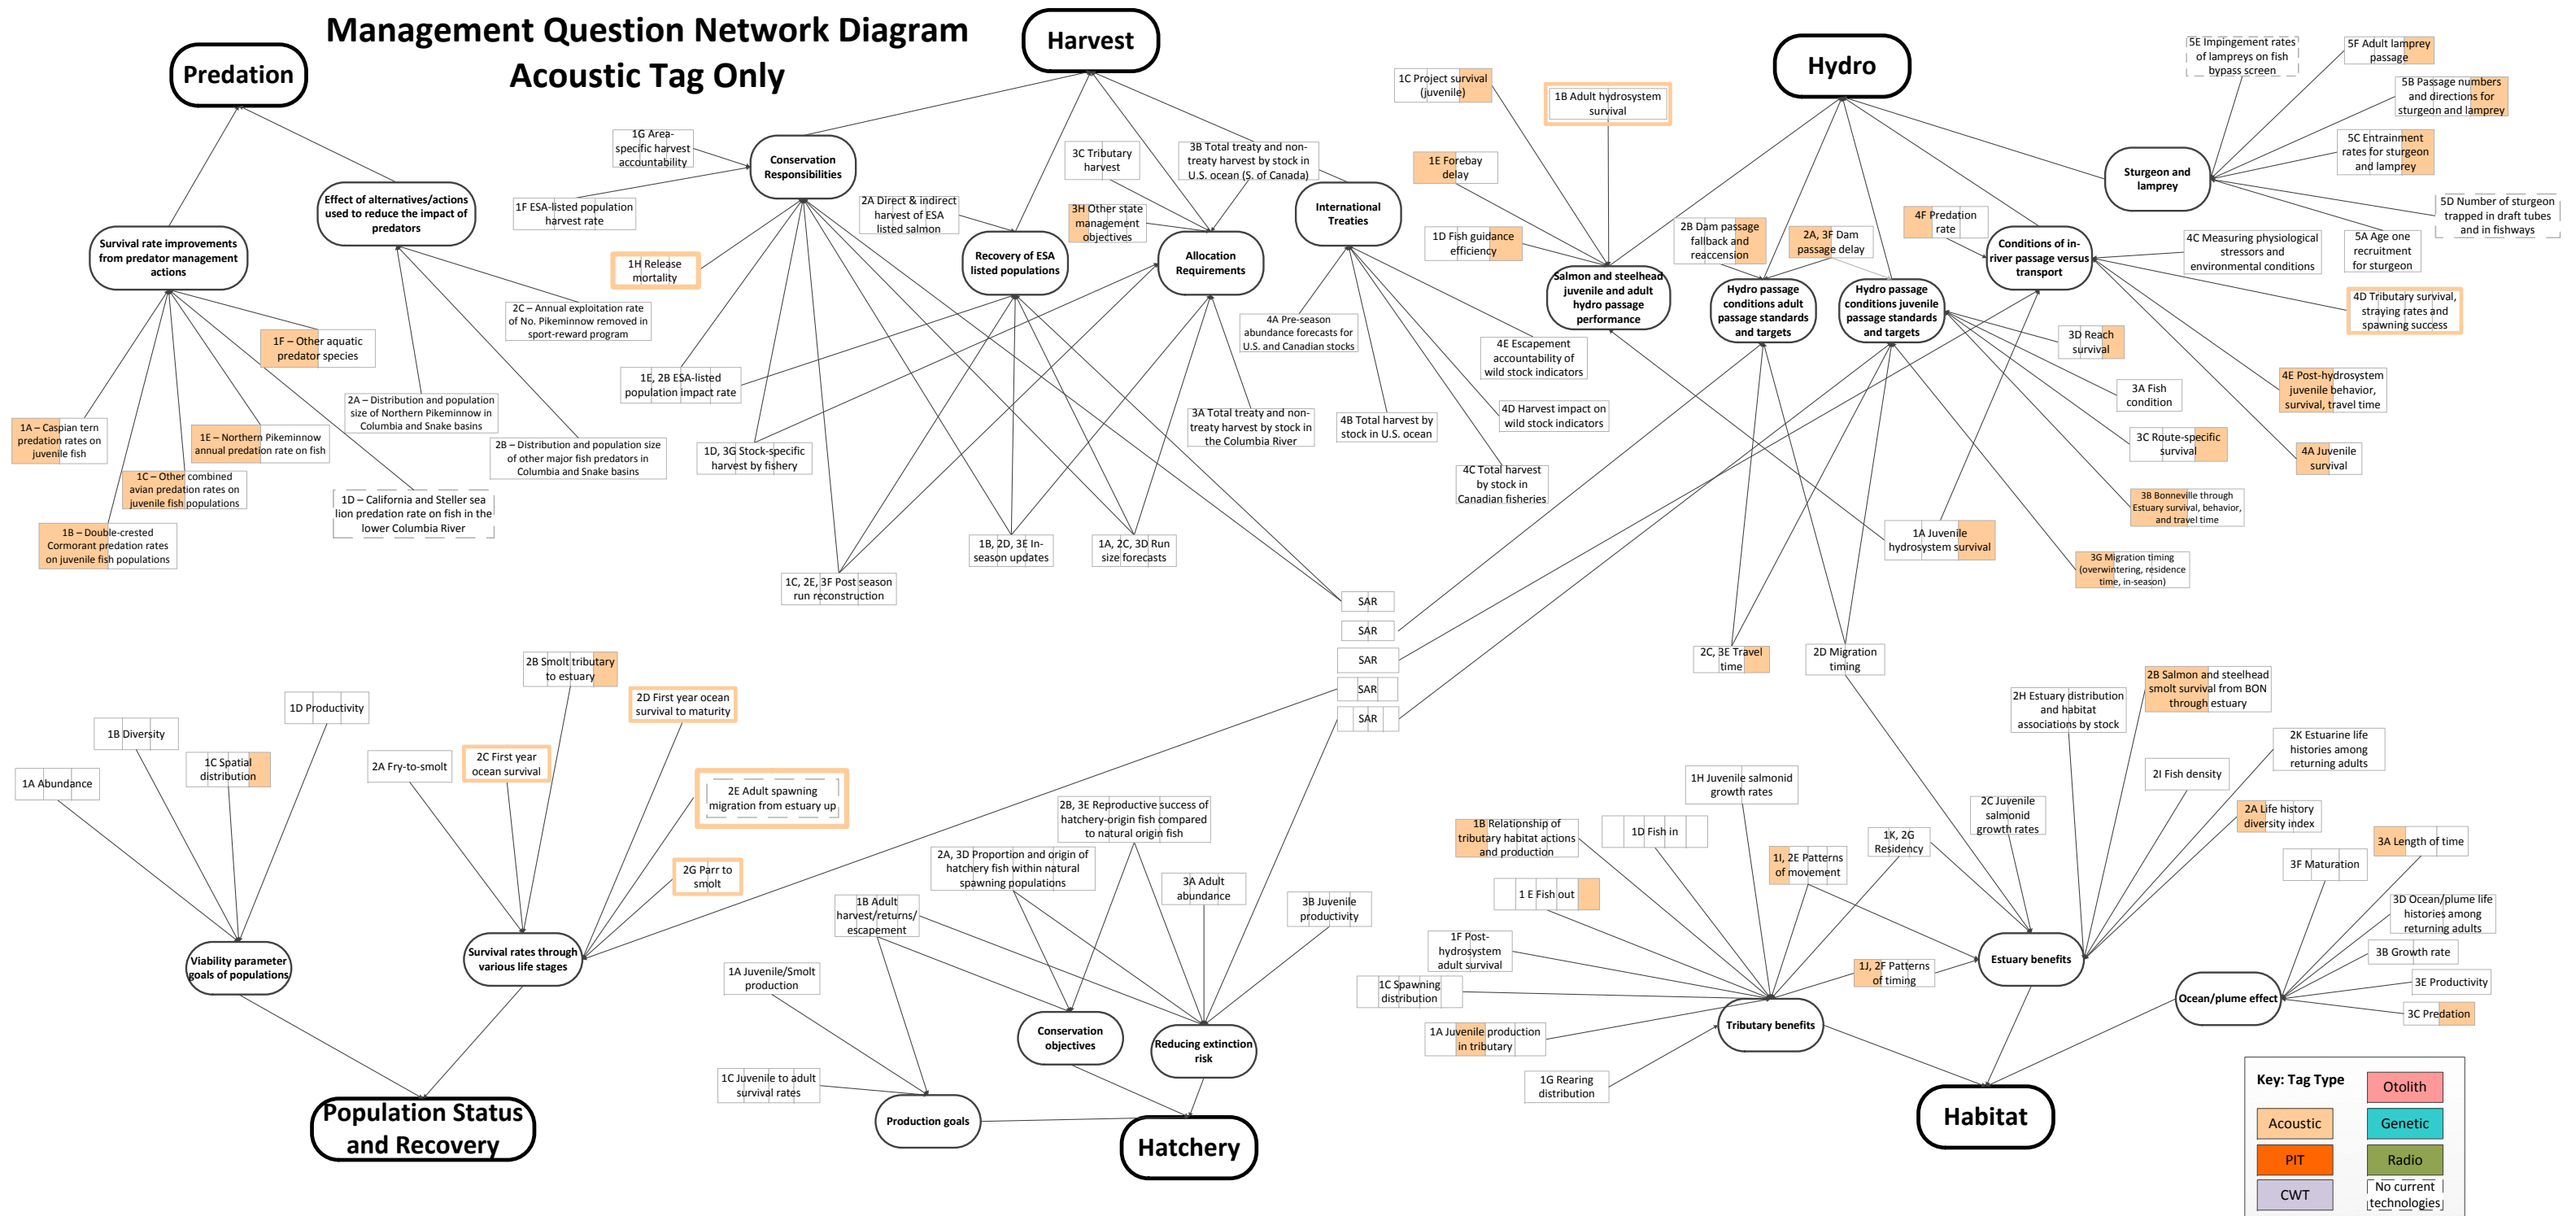

# Management Question Network Diagram PIT Tag Only

# Management Question Network Diagram Radio Tag Only

Key: Tag Type	
Acoustic	Otolith
PIT	Genetic
CWT	Radio
	No current technologies

# Management Question Network Diagram