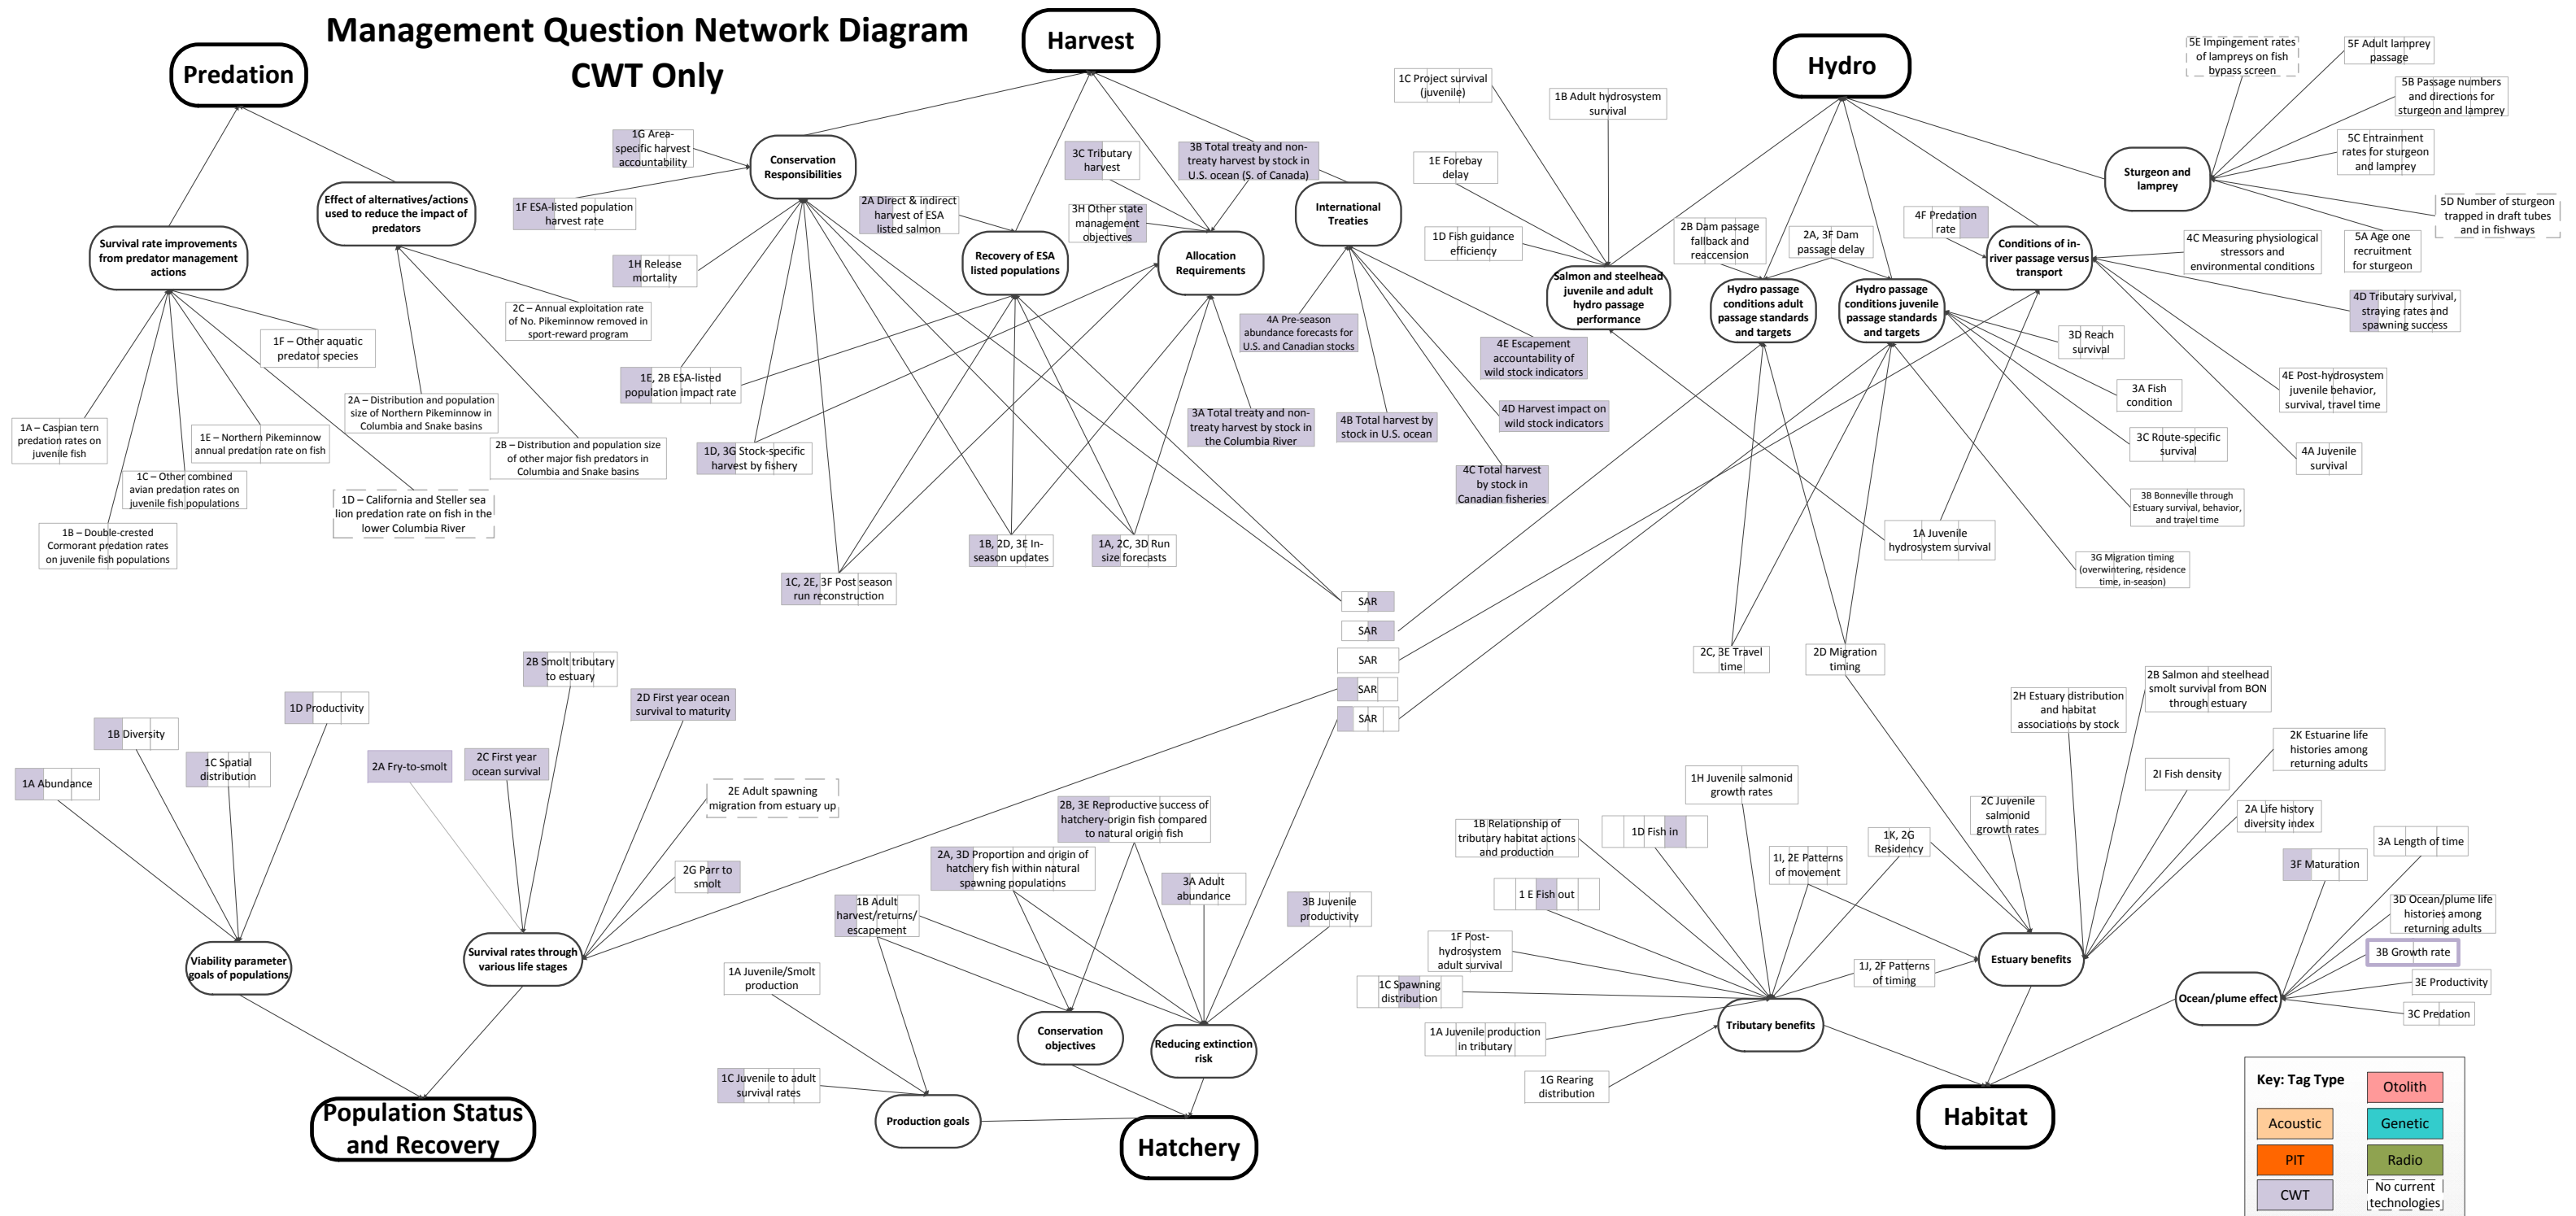

Management Question Network Diagram

CWT Only

Key: Tag Type	
Acoustic	Otolith
PIT	Genetic
CWT	Radio
	No current technologies