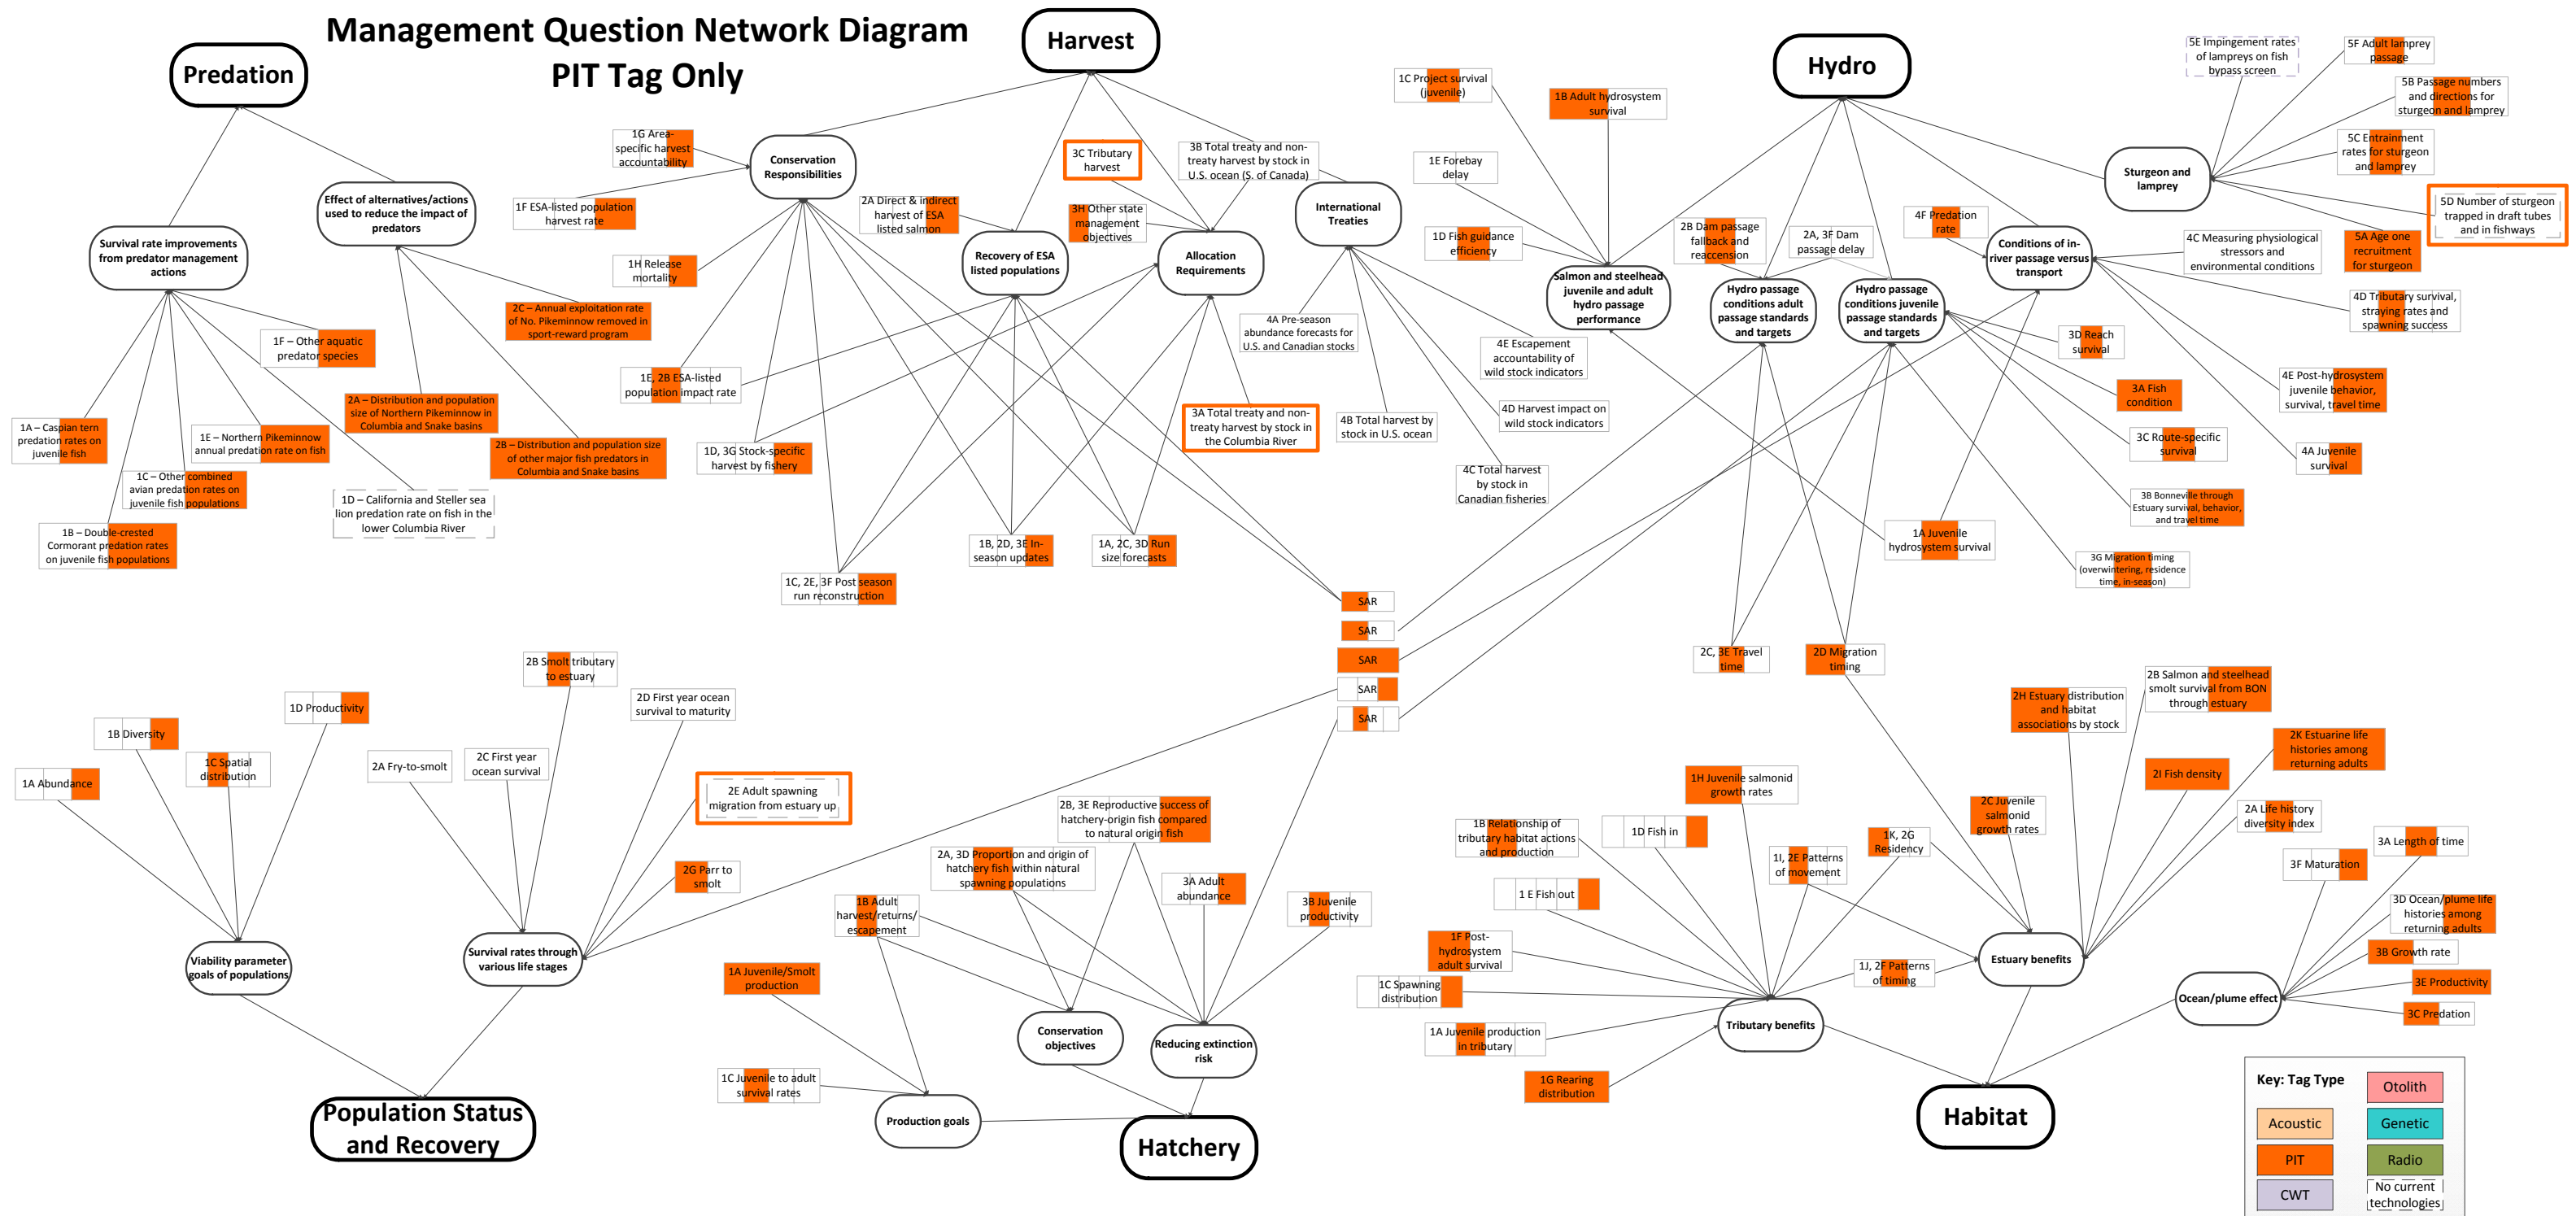

# Management Question Network Diagram

Key: Tag Type	
Acoustic	Otolith
PIT	Genetic
CWT	Radio
	[No current technologies]

# Management Question Network Diagram PIT Tag Only

# Management Question Network Diagram