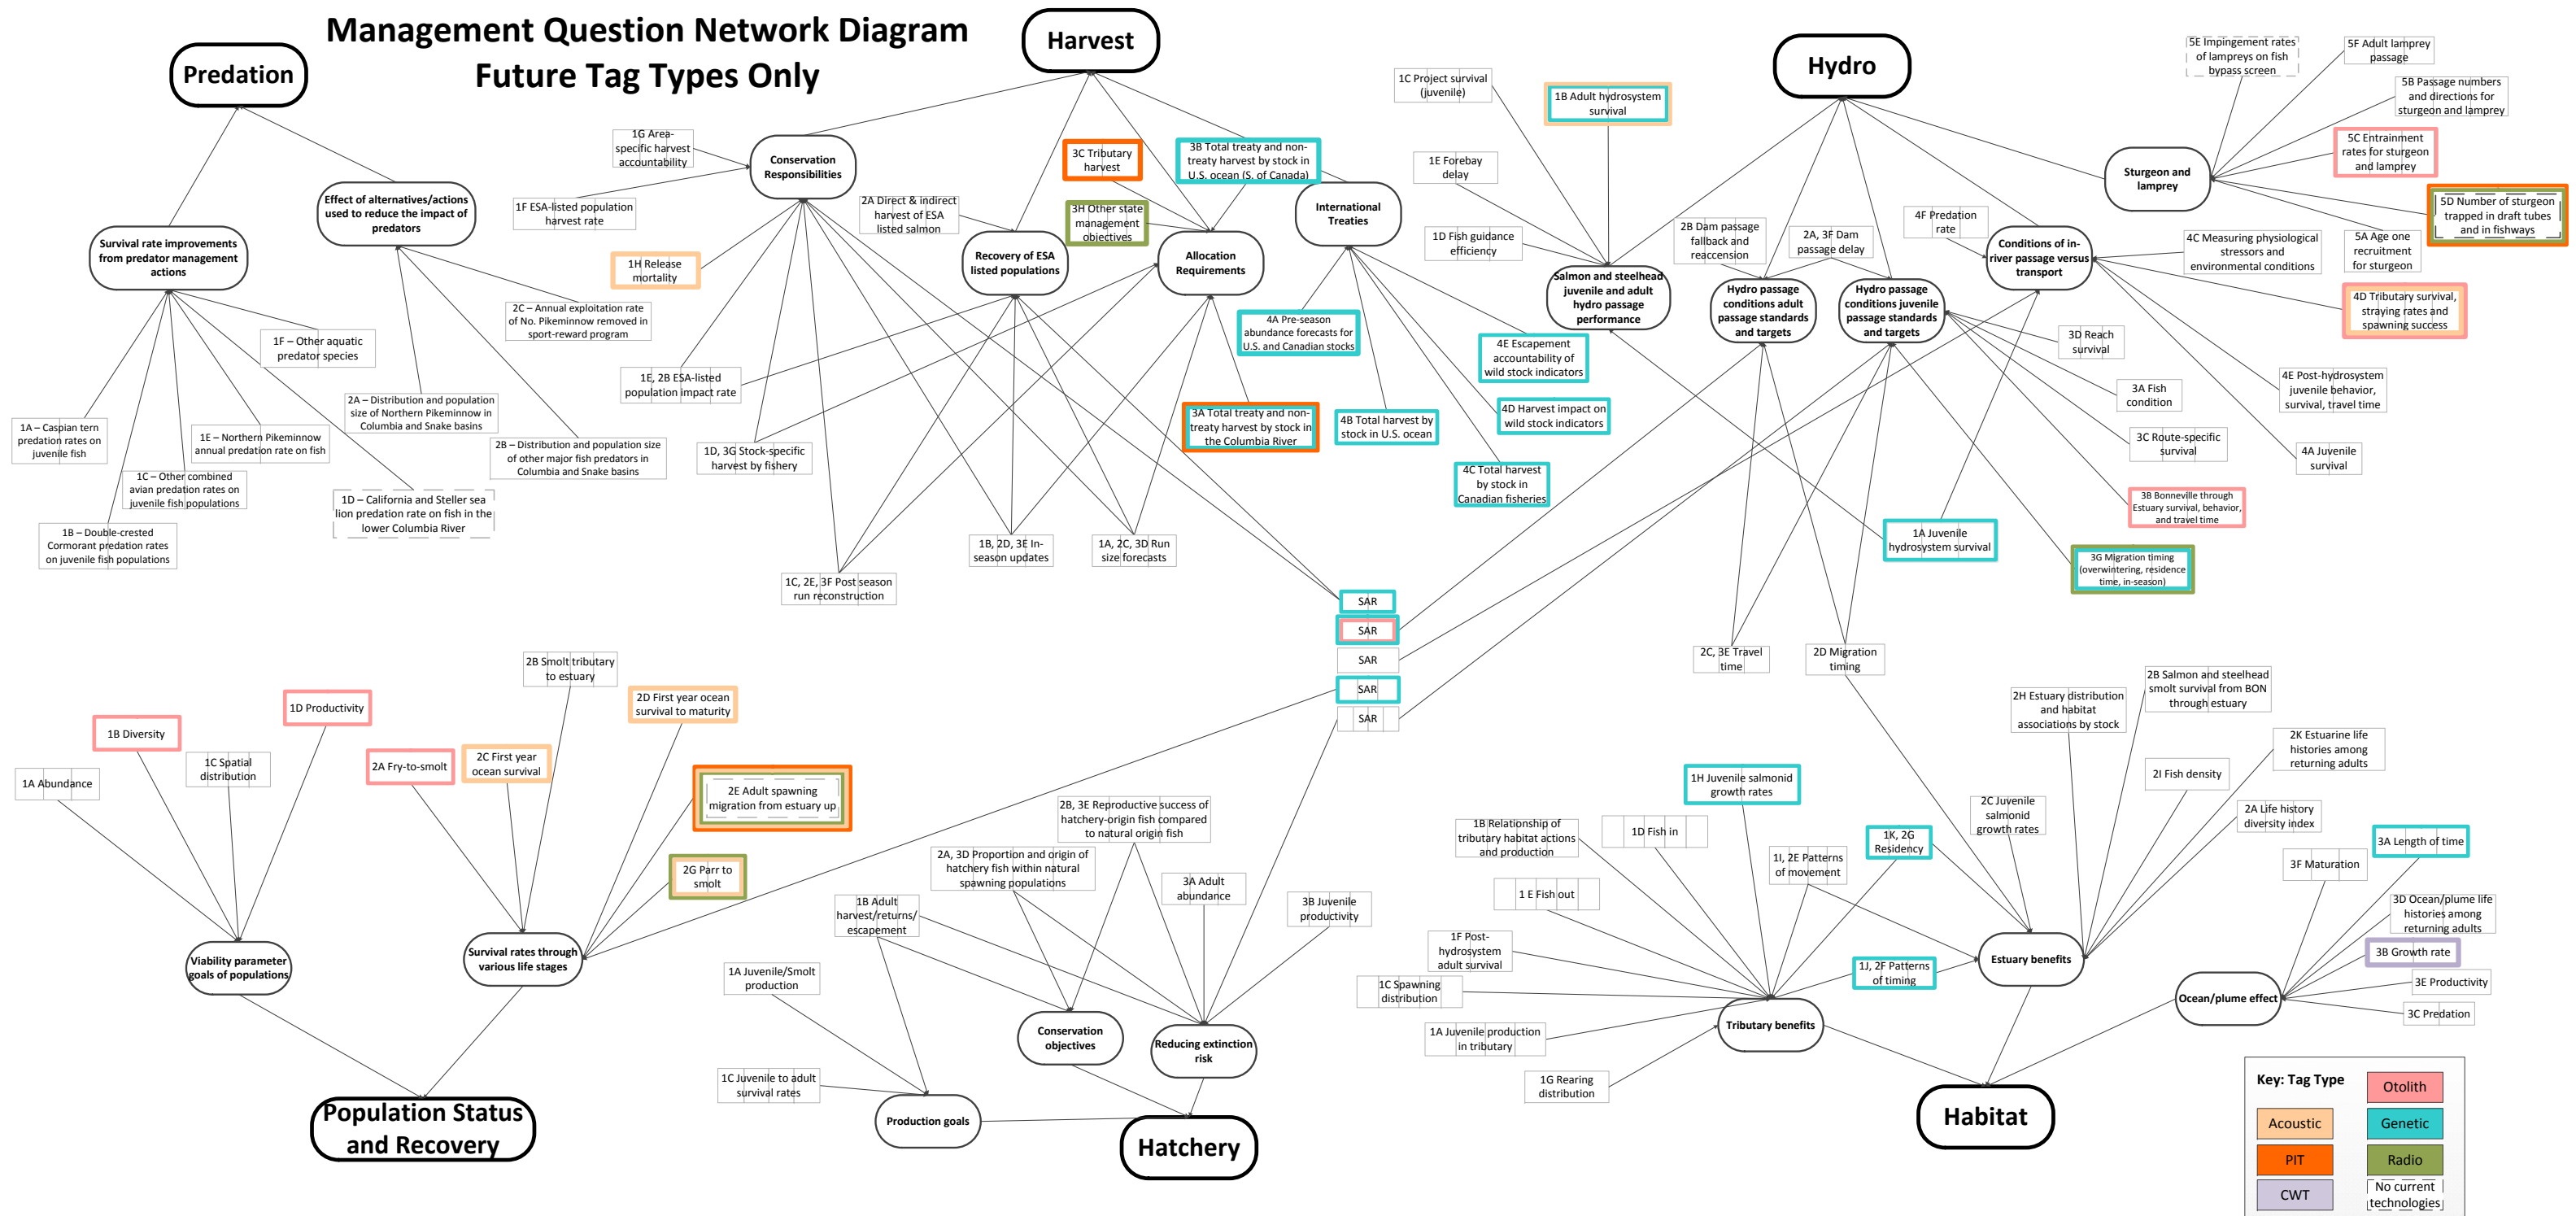

Management Question Network Diagram Future Tag Types Only