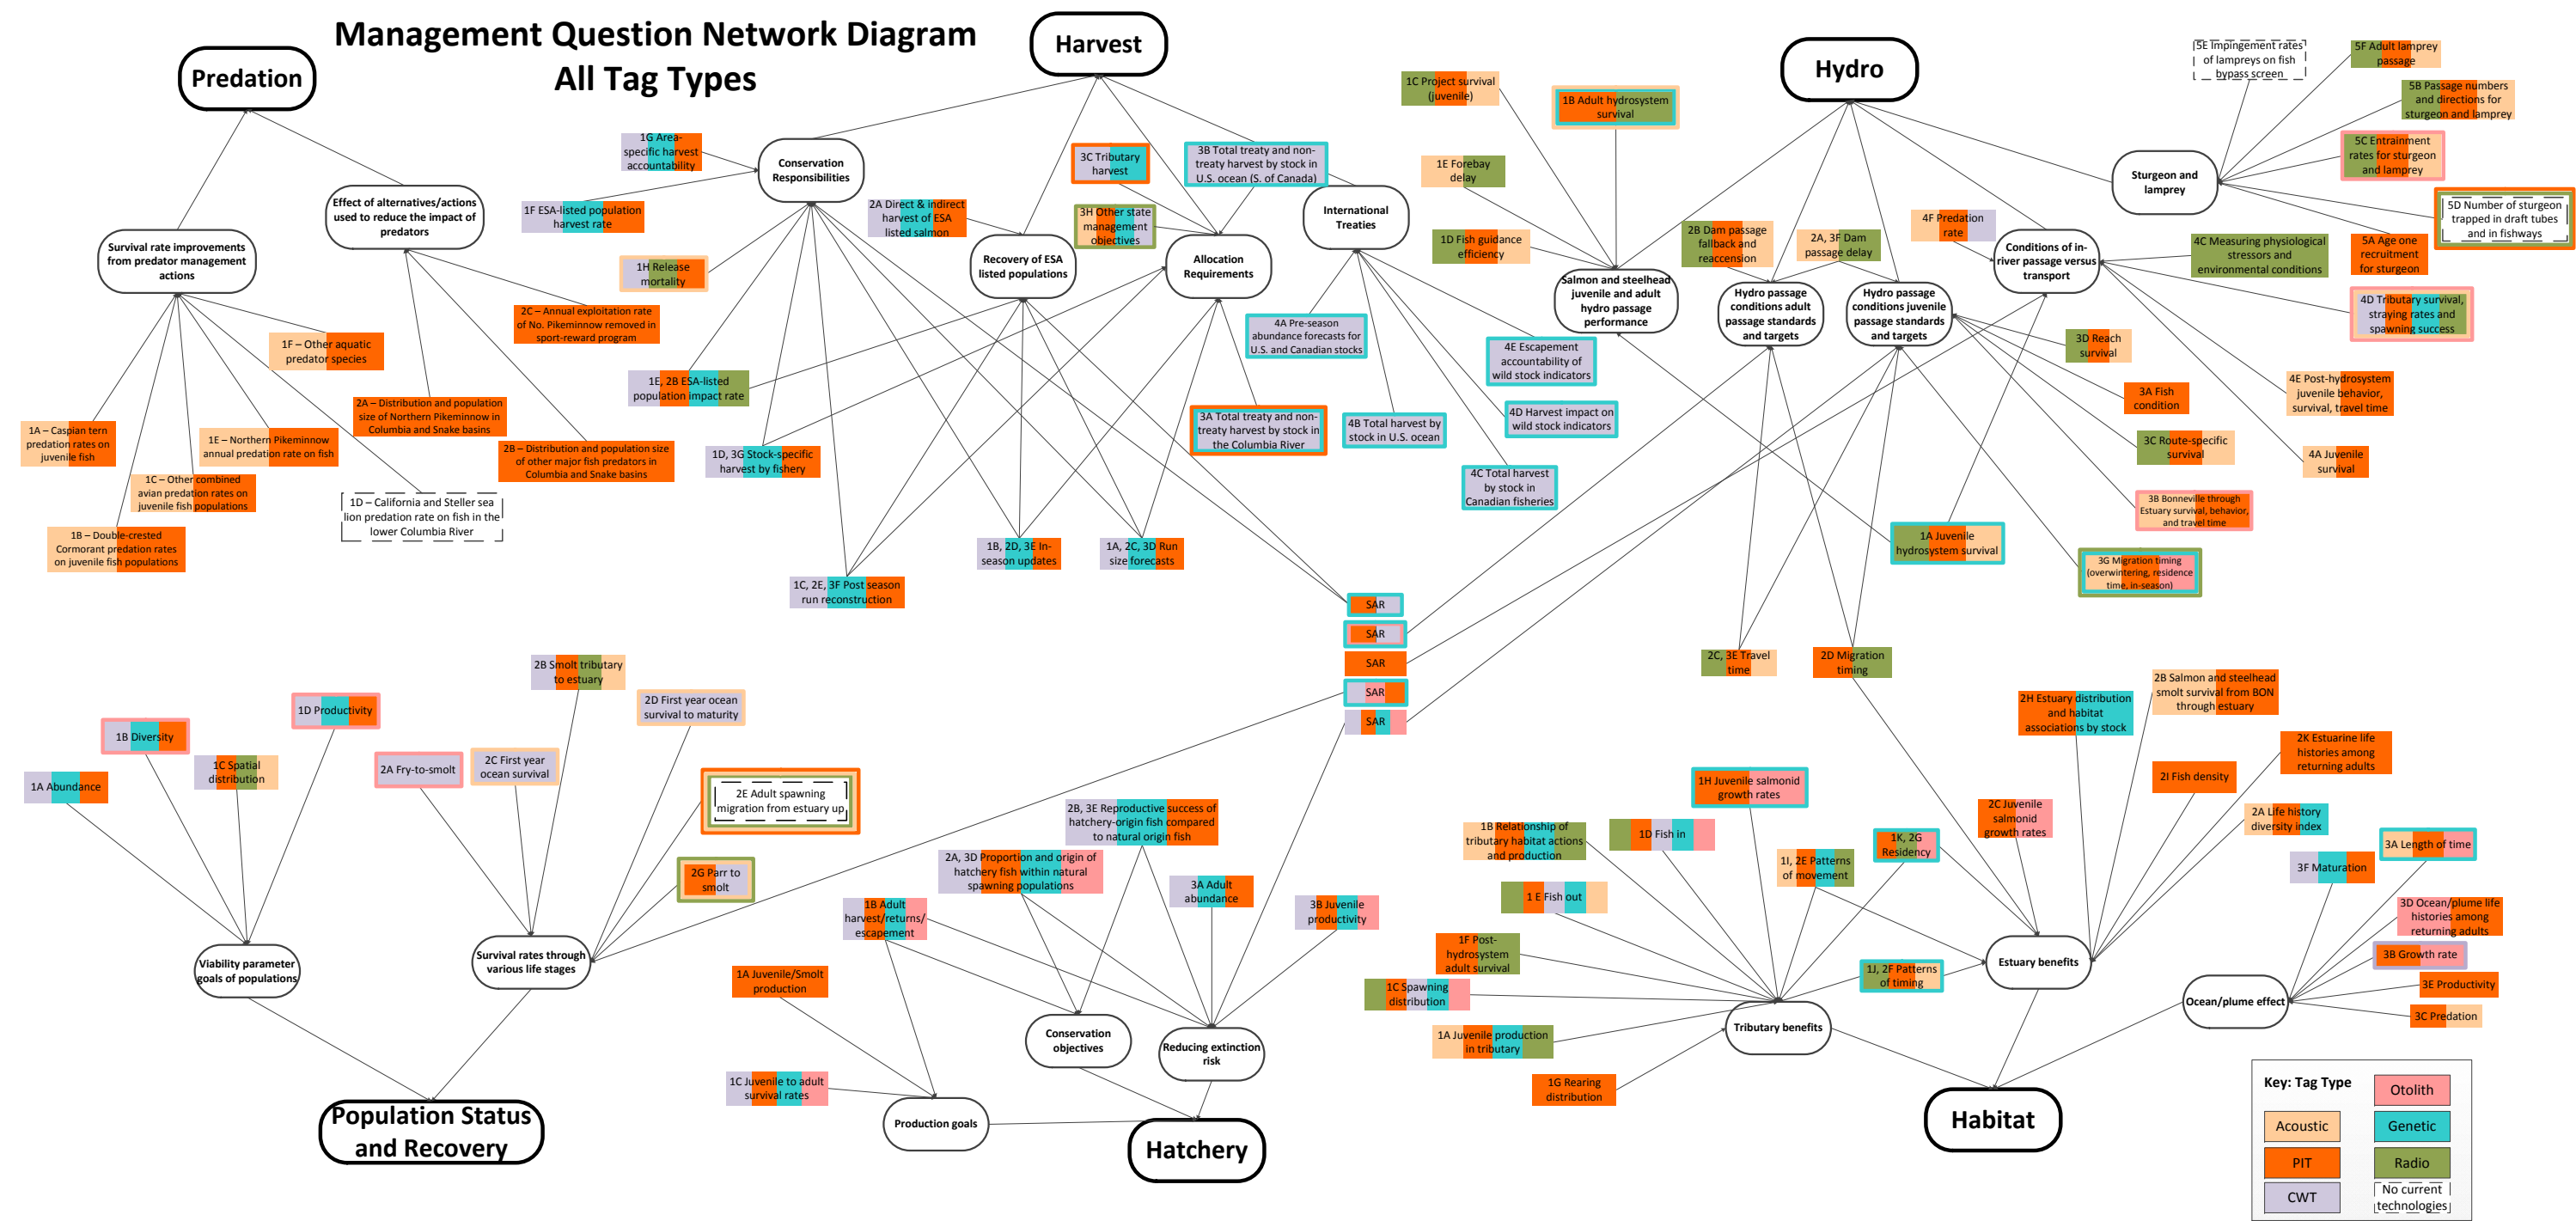

# Management Question Network Diagram

Key: Tag Type	
Acoustic	Otolith
PIT	Genetic
CWT	Radio
	[No current technologies]

# Management Question Network Diagram PIT Tag Only

# Management Question Network Diagram Future Tag Types Only

# Management Question Network Diagram