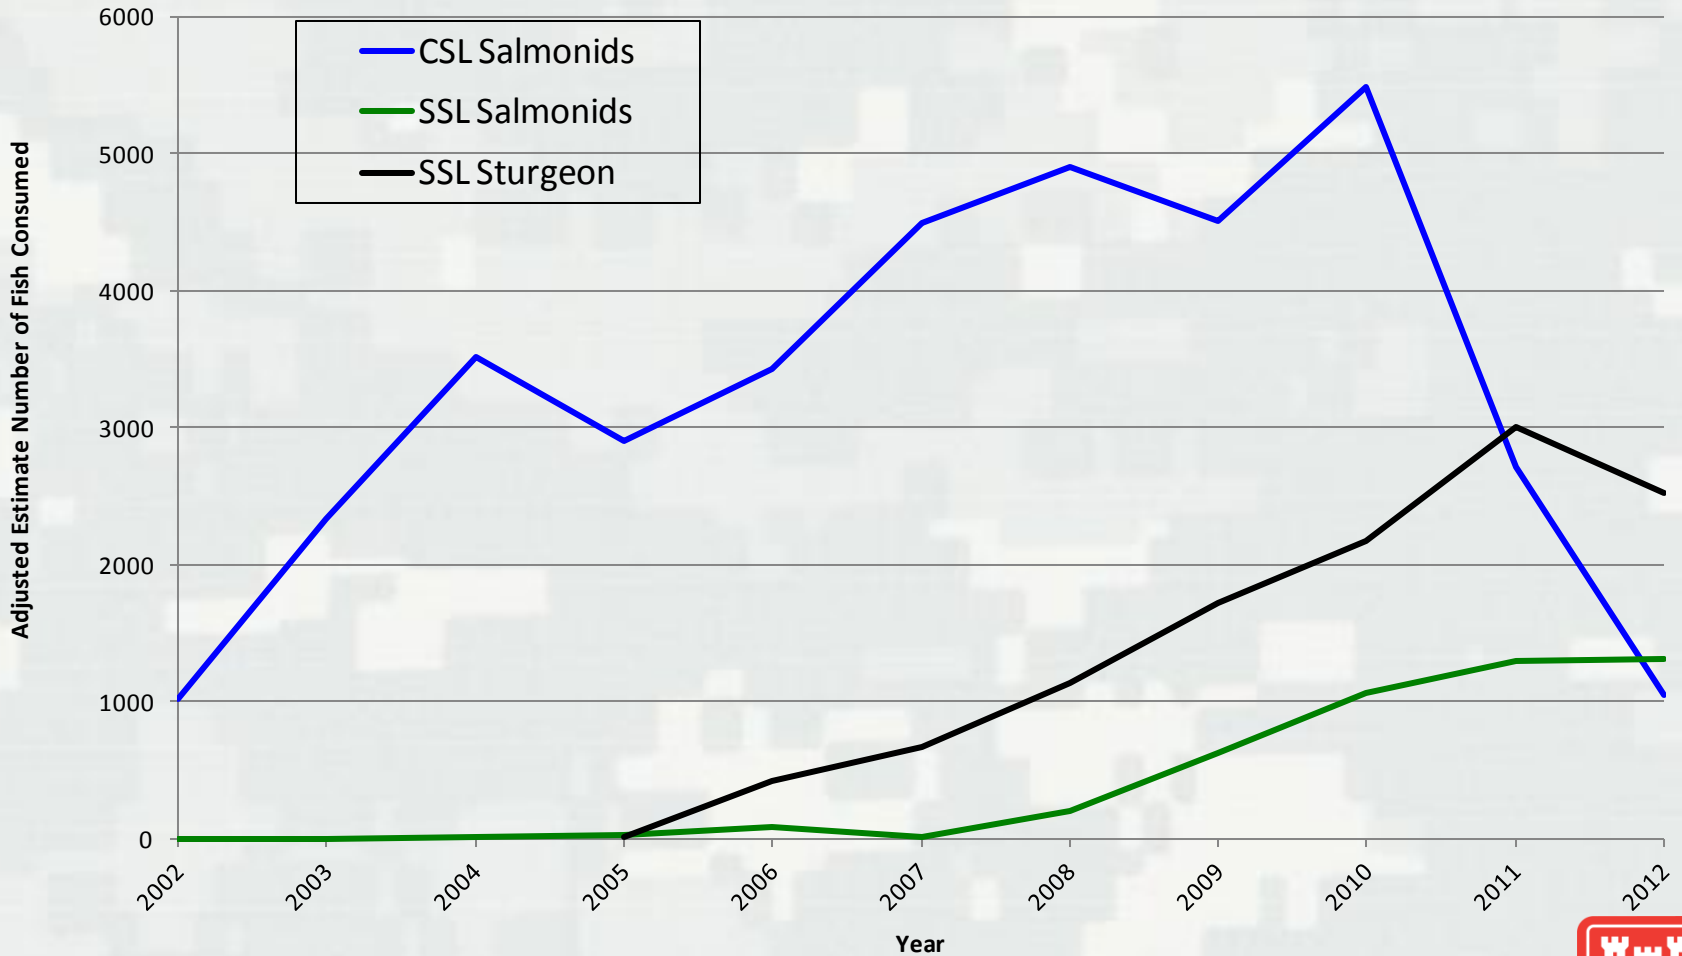

Daily Average CSL and SSL Abundance, 2002-2012

Estimate of Salmonid and Sturgeon Consumption by Pinnipeds

California Sea Lion Removals Columbia River, 2008-2012

Year	Zoo/Aquaria	Accidental Trapping Incident	Euthanized	Trapped in Astoria and Euthanized	Total
2008	6	4	1	0	11
2009	4	0	10	1	15
2010	0	0	12	2	14
2011	0	0	0	1	1
2012	1	0	11	0	12
Total	11	4	34	4	53