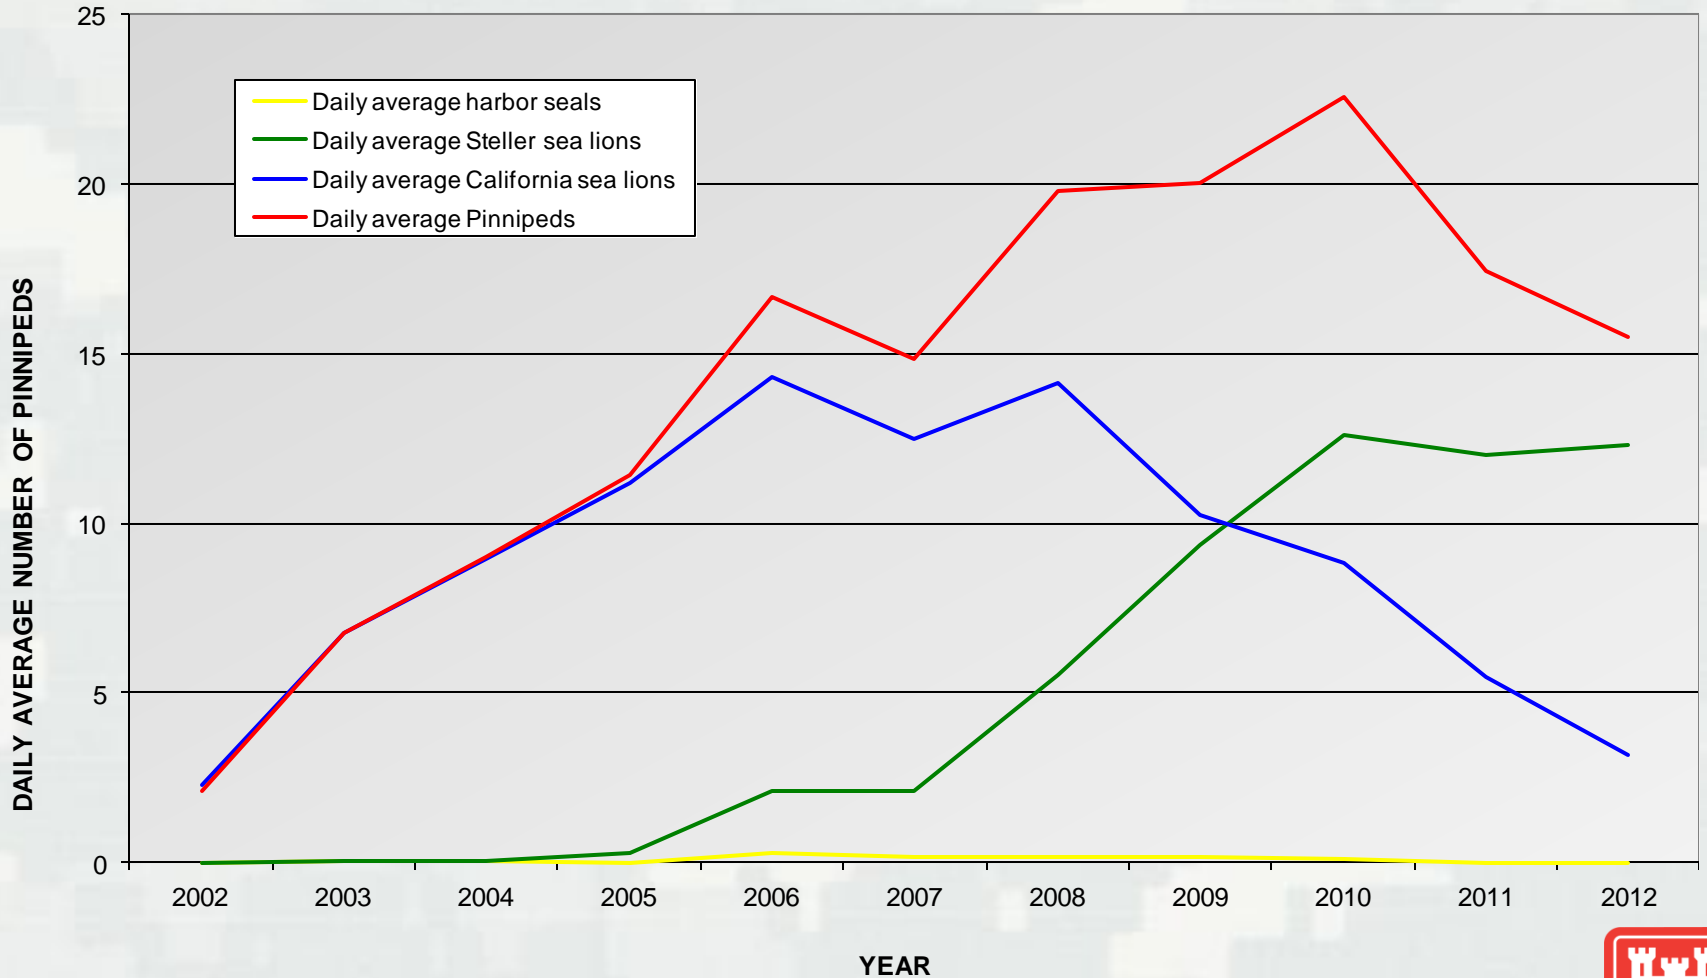

Daily Average CSL and SSL Abundance, 2002-2012

Estimate of Salmonid and Sturgeon Consumption by Pinnipeds

California Sea Lion Removals Columbia River, 2008-2012

Year	Zoo/Aquaria	Accidental Trapping Incident	Euthanized	Trapped in Astoria and Euthanized	Total
2008	6	4	1	0	11
2009	4	0	10	1	15
2010	0	0	12	2	14
2011	0	0	0	1	1
2012	1	0	11	0	12
Total	11	4	34	4	53